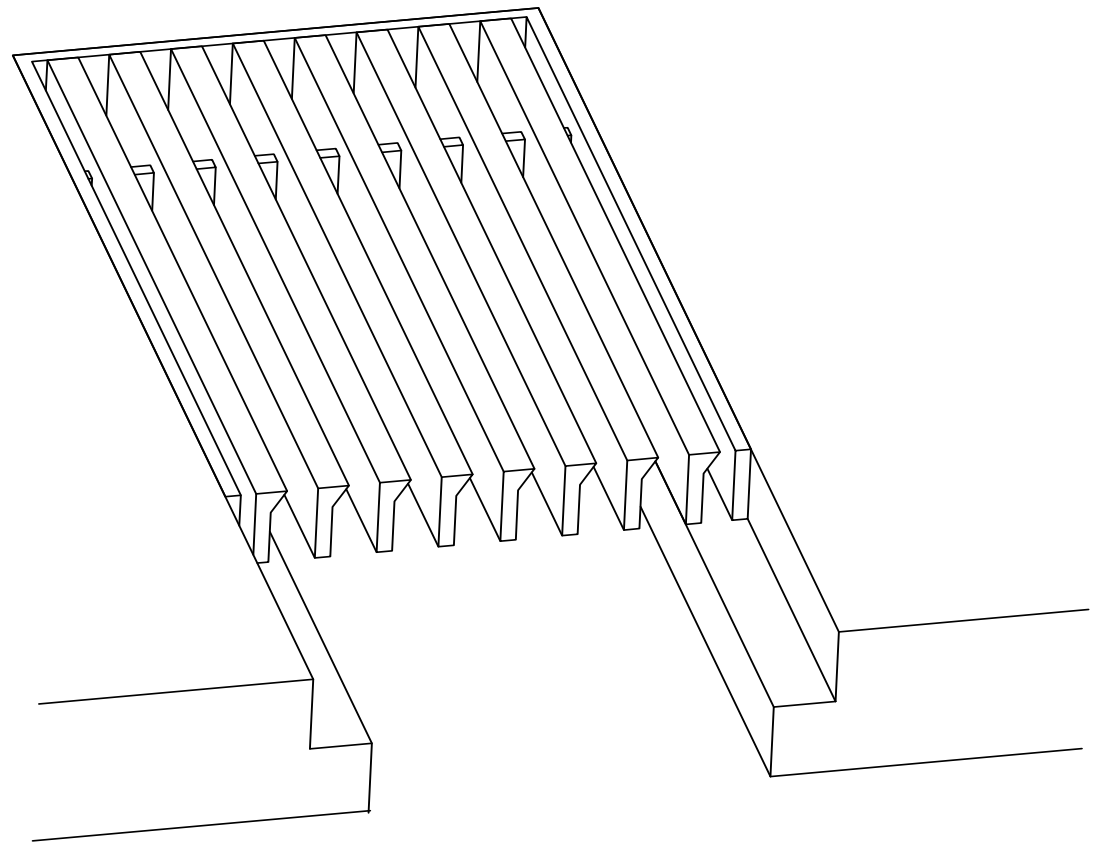

ADVANCED ARCHITECTURAL GRILLEWORKS

Creating Artistry in Architectural Grilles & Metal

Installation Detail # 18

BAND FRAME DROP IN

Used for multiple applications:

- Enclosures
- Millwork
- Fin tube openings

SECTION NAME: AAG220 Band Frame

TITLE: Installation Detail # 18

DRAWN BY: AAG

DRAWING #: 18-1

DATE: 11-30-18

SCALE: Not To Scale

Advanced Architectural Grilleworks

149 Denton Avenue, New Hyde Park, NY 11040