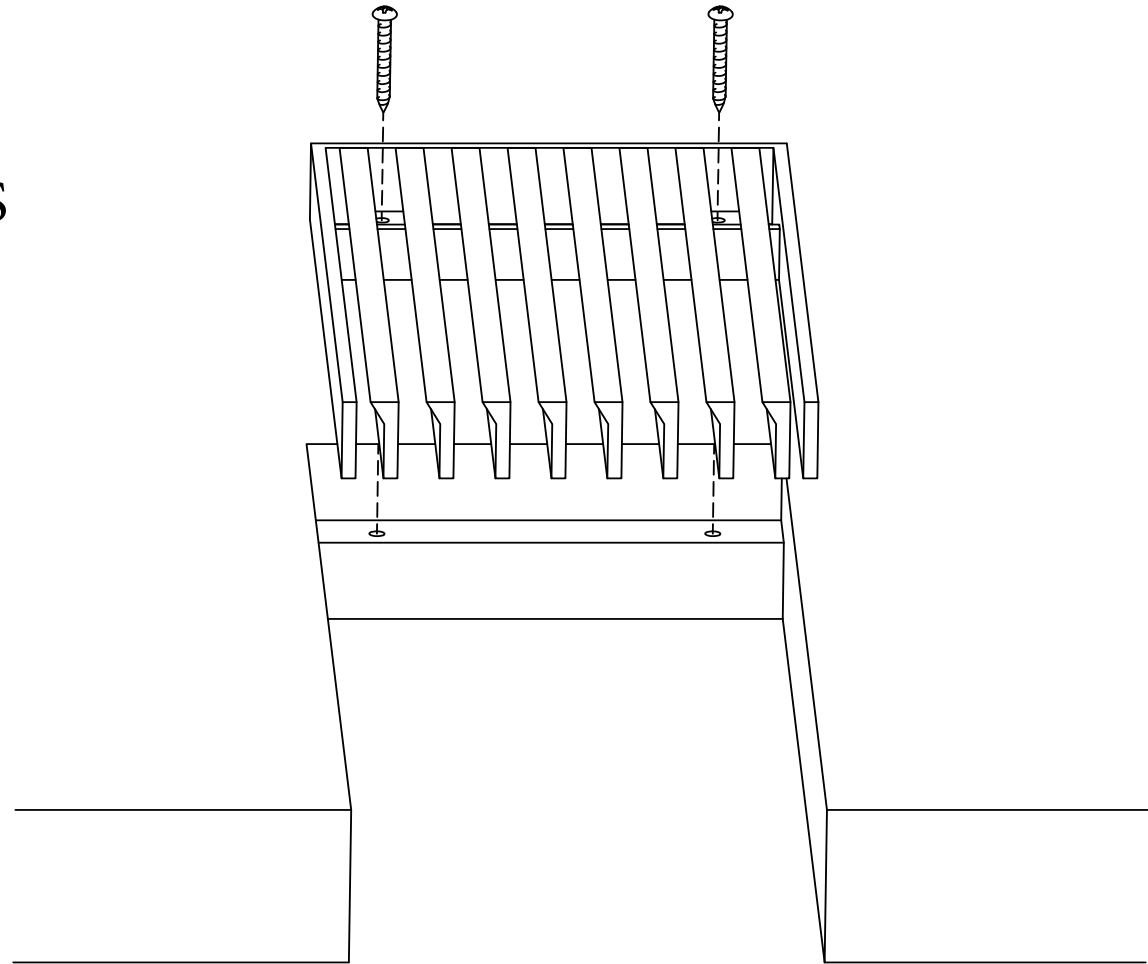

ADVANCED ARCHITECTURAL GRILLEWORKS

Creating Artistry in Architectural Grilles & Metal

Installation Detail # 19

WITH MOUNTING TABS

Used for multiple applications:

- Ceiling
- Wall

AAG provides mounting fasteners with matching finish.

SECTION NAME: AAG220 Band Frame

TITLE: Installation Detail # 19

DRAWN BY: AAG

DRAWING #: 19-1

DATE: 11-30-18

SCALE: Not To Scale

Advanced Architectural Grilleworks

149 Denton Avenue, New Hyde Park, NY 11040