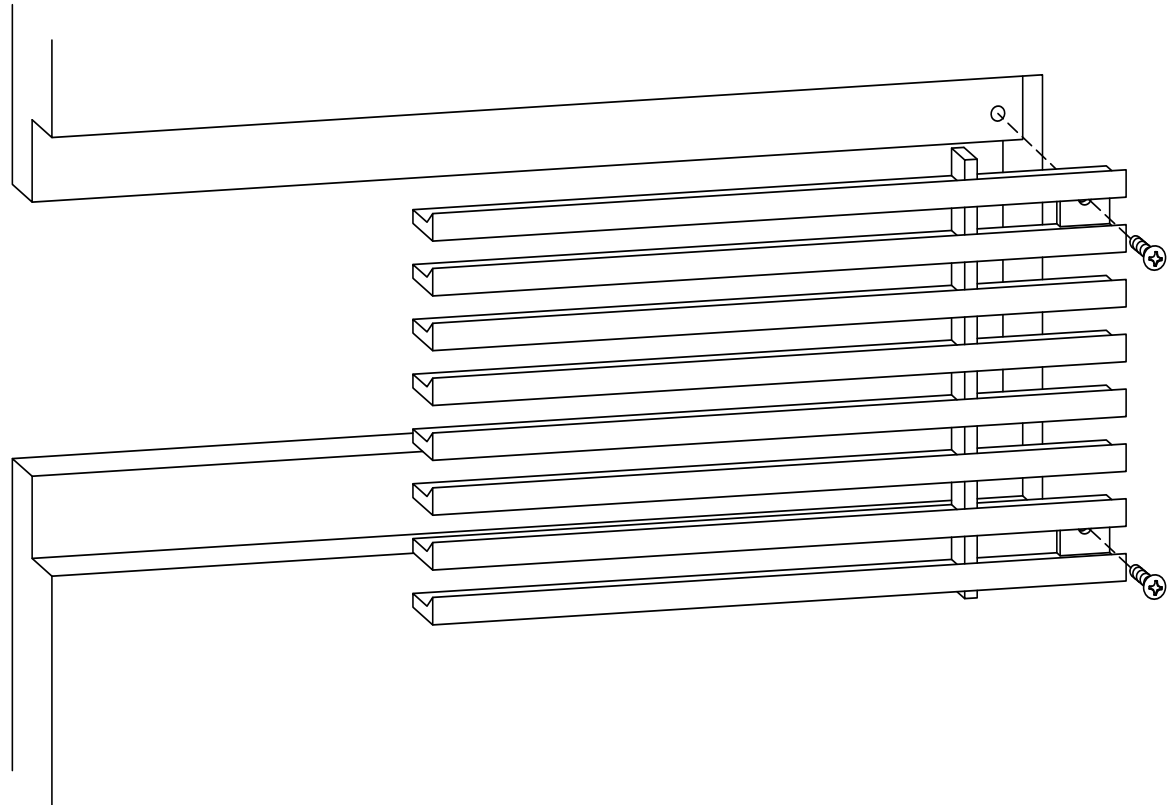

ADVANCED ARCHITECTURAL GRILLEWORKS

Creating Artistry in Architectural Grilles & Metal

Installation Detail # 2

WITH MOUNTING TABS

AAG Tip: Excellent choice for toe kicks

Used for multiple applications:

- *Fastening to blocking*
 - *Fastening to duct flanges*
 - *Fastening to wood work/angle support*
- AAG provides mounting fasteners with a matching finish.*

SECTION NAME: AAG220 Core Only

TITLE: Installation Detail # 2

DRAWN BY: AAG

DRAWING #: 02-1

DATE: 11-30-18

SCALE: Not To Scale

Advanced Architectural Grilleworks

149 Denton Avenue, New Hyde Park, NY 11040