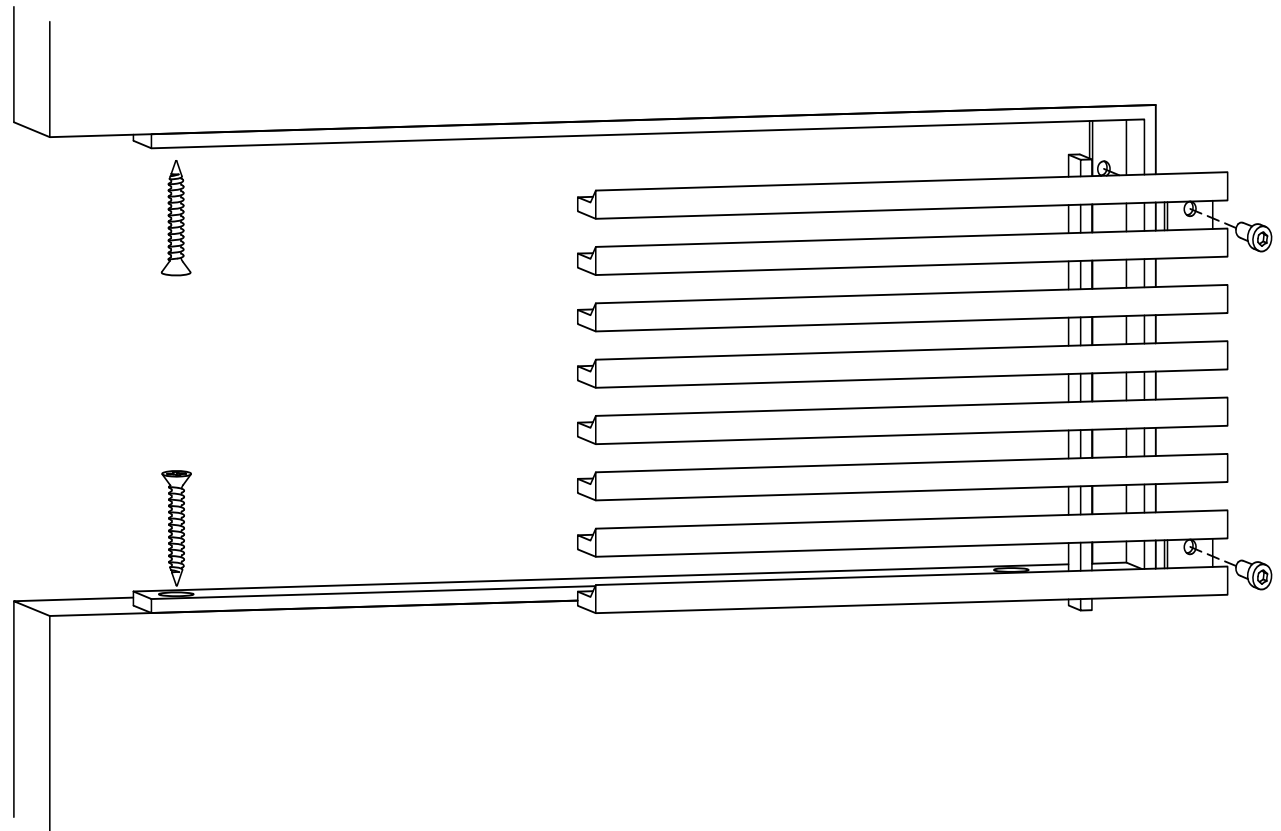

ADVANCED ARCHITECTURAL GRILLEWORKS

Creating Artistry in Architectural Grilles & Metal

Installation Detail # 20

WITH CONCEALED
MOUNTING HOLES -
REMOVABLE CORE

*AAG Tip: Excellent choice when
access is important.*

*Always with removable core – Band Frame with
concealed, countersunk mounting holes on the inside of
frame for fastening to the opening.
Used for wall and ceiling applications.
AAG provides mounting fasteners with a matching finish.*

SECTION NAME: AAG220 Band Frame

TITLE: Installation Detail # 20

DRAWN BY: AAG

DRAWING #: 20-1

DATE: 11-30-18

SCALE: Not To Scale

Advanced Architectural Grilleworks

149 Denton Avenue, New Hyde Park, NY 11040