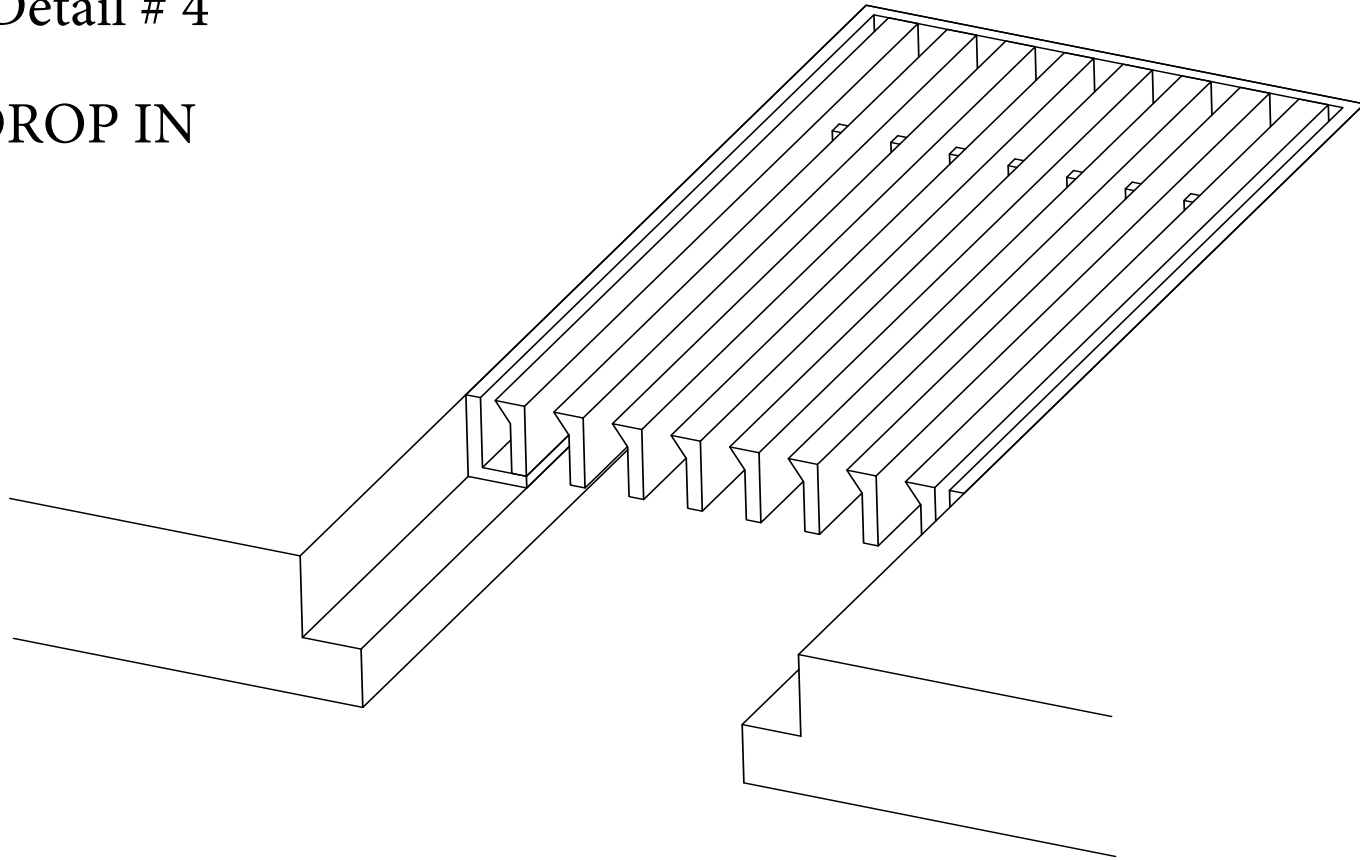

ADVANCED ARCHITECTURAL GRILLEWORKS

Creating Artistry in Architectural Grilles & Metal

Installation Detail # 4

A FRAME DROP IN

Used for multiple applications:

- Enclosures
- Floor vents
- Fin tube openings
- Millwork
- Counter-tops

SECTION NAME: AAG220 A Frame

TITLE: Installation Detail # 4

DRAWN BY: AAG

DRAWING #: 04-1

DATE: 11-30-18

SCALE: Not To Scale

Advanced Architectural Grilleworks

149 Denton Avenue, New Hyde Park, NY 11040