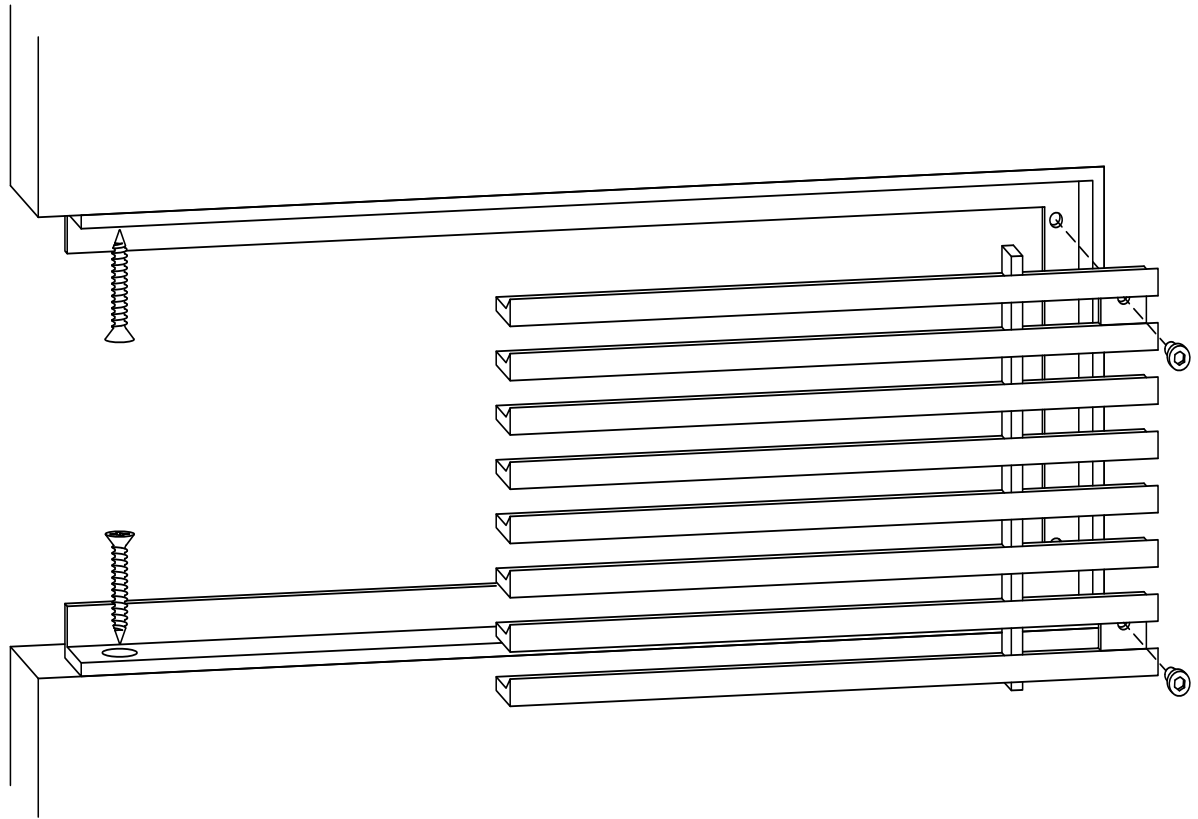

ADVANCED ARCHITECTURAL GRILLEWORKS

Creating Artistry in Architectural Grilles & Metal

Installation Detail # 6

**WITH CONCEALED
MOUNTING HOLES -
REMOVABLE CORE**

AAG Tip: Excellent choice when access is important.

Always with removable core - A style frame with concealed, countersunk mounting holes on the inside of frame edge for fastening to the opening. Used for wall and ceiling applications. AAG provides mounting fasteners with a matching finish.

SECTION NAME: AAG220 A Frame	
TITLE: Installation Detail # 6	
DRAWN BY: AAG	DRAWING #: 06-1
DATE: 11-30-18	SCALE: Not To Scale

Advanced Architectural Grilleworks
149 Denton Avenue, New Hyde Park, NY 11040
Voice: 516-488-0628
Email: sales@agrilles.com