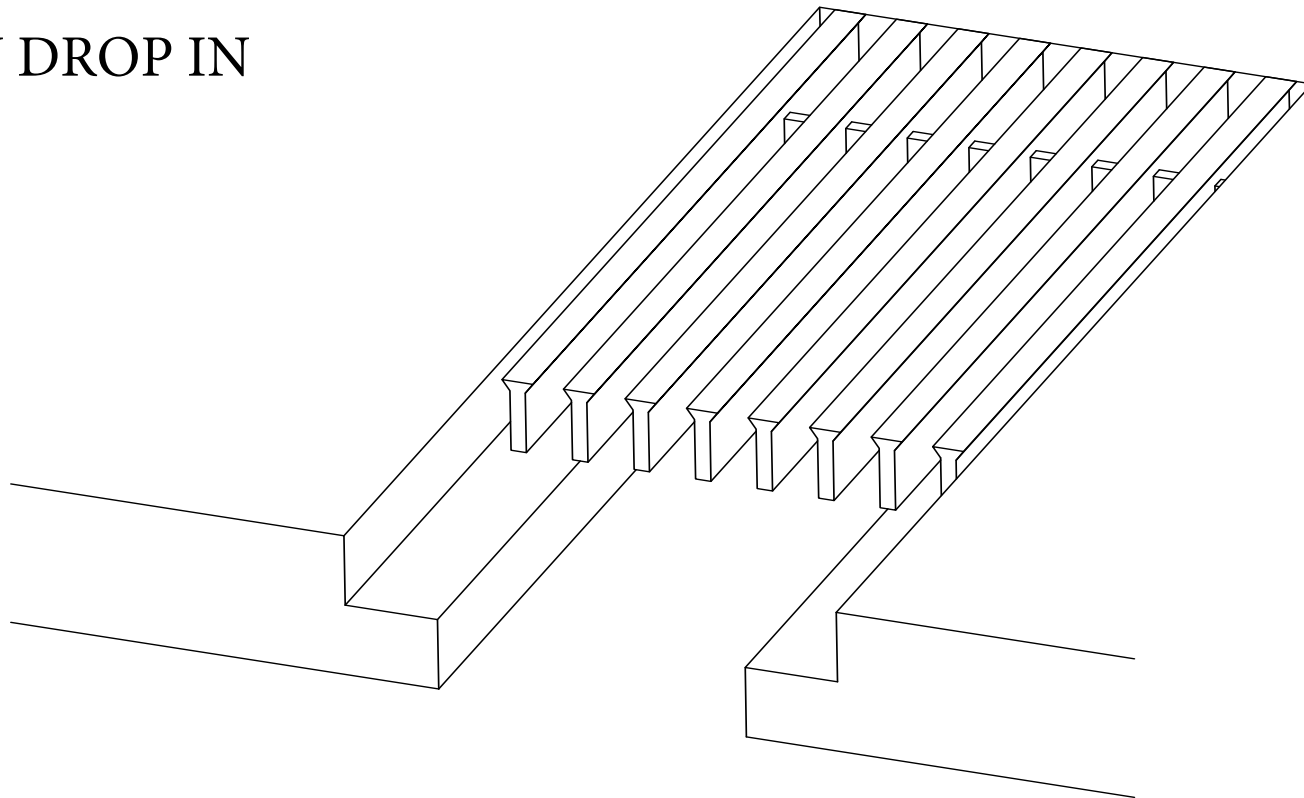

# ADVANCED ARCHITECTURAL GRILLEWORKS

*Creating Artistry in Architectural Grilles & Metal*

Installation Detail # 1

CORE ONLY DROP IN

*Drop in core which can be used for multiple applications where either blocking, wood work, angle or support is in place for the core to rest upon. Used on sills, radiators and enclosure covers.*

SECTION NAME: AAG330 Core Only	
TITLE: Installation Detail # 1	
DRAWN BY: AAG	DRAWING #: 01-1
DATE: 11-30-18	SCALE: Not To Scale

**Advanced Architectural Grilleworks**  
149 Denton Avenue, New Hyde Park, NY 11040  
Voice: 516-488-0628  
Email: sales@agrilles.com