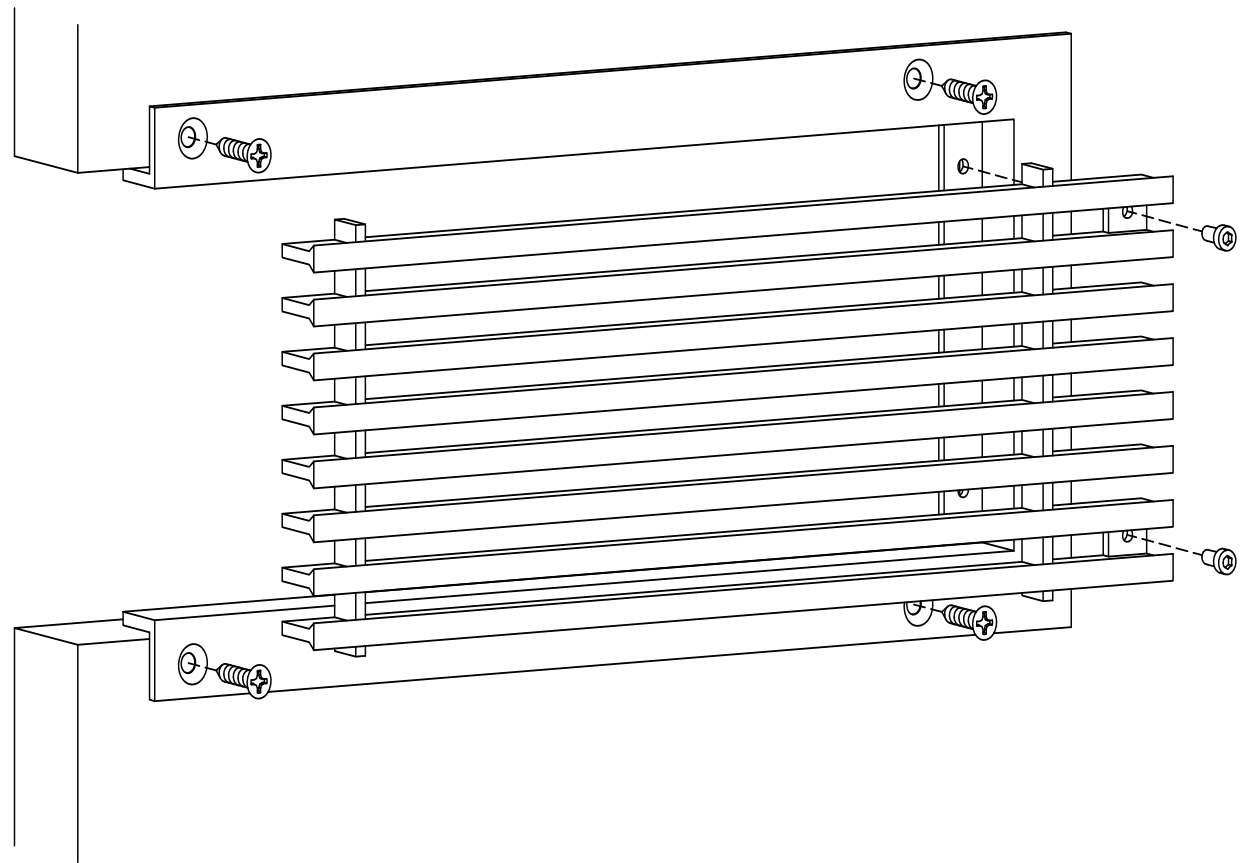

ADVANCED ARCHITECTURAL GRILLEWORKS

Creating Artistry in Architectural Grilles & Metal

Installation Detail # 10

WITH COUNTERSUNK
MOUNTING HOLES -
REMOVABLE CORE

*AAG Tip: Excellent choice when
access is important.*

Always with removable core - B Frame with countersunk mounting holes on the frame surface for fastening to the opening.

Used for wall, ceiling and door applications.

AAG provides mounting fasteners with a matching finish.

SECTION NAME: AAG330 B Frame

TITLE: Installation Detail # 10

DRAWN BY: AAG

DRAWING #: 10-1

DATE: 11-30-18

SCALE: Not To Scale

Advanced Architectural Grilleworks

149 Denton Avenue, New Hyde Park, NY 11040