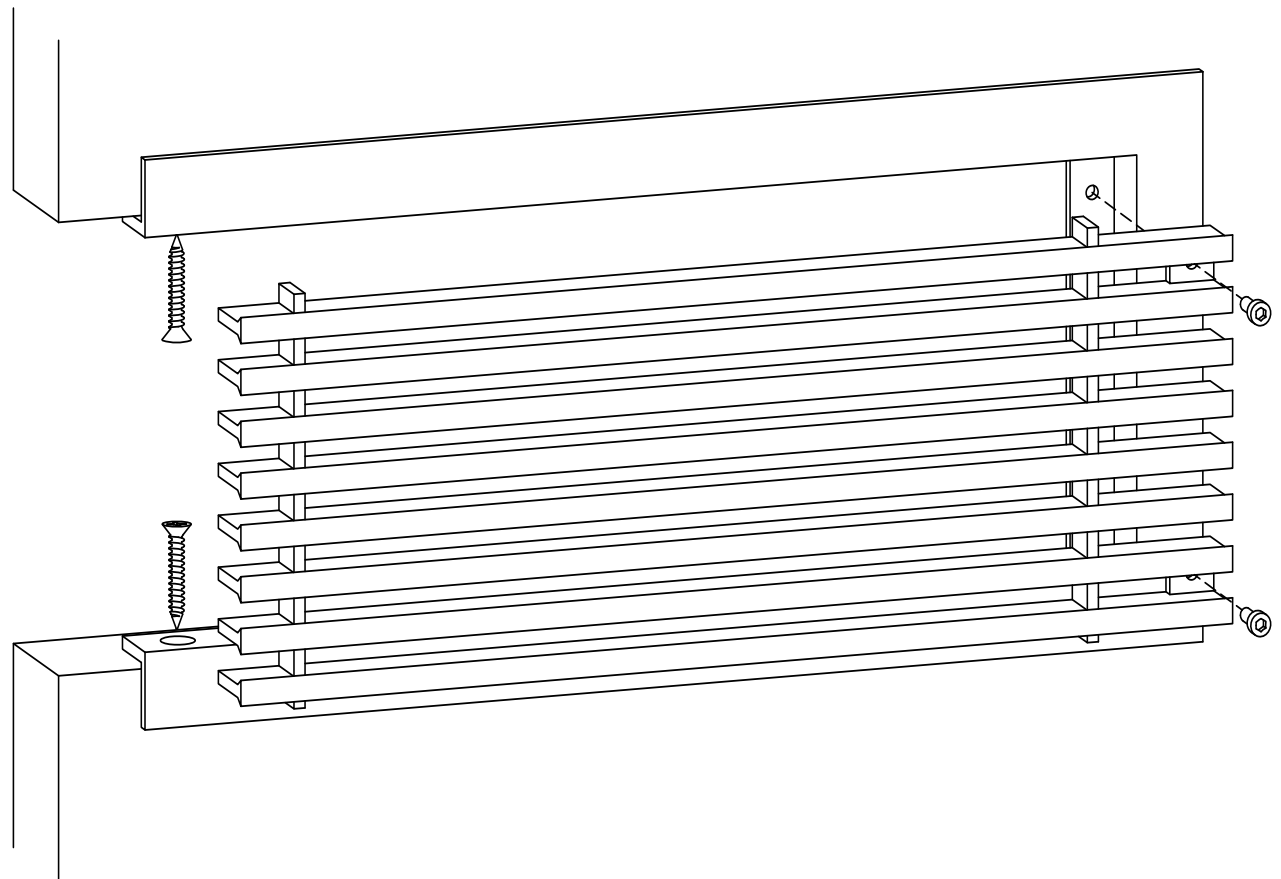

## Installation Detail # 11

WITH CONCEALED  
MOUNTING HOLES -  
REMOVABLE CORE

*AAG Tip: Excellent choice when  
access is important.*

*Always with removable core - B Frame with concealed, countersunk mounting holes on the inside of frame for fastening to the opening.  
Used for wall and ceiling applications.  
AAG provides mounting fasteners with a matching finish.*

SECTION NAME: AAG330 B Frame

TITLE: Installation Detail # 11

DRAWN BY: AAG

DRAWING #: 11-1

DATE: 11-30-18

SCALE: Not To Scale

**Advanced Architectural Grilleworks**

149 Denton Avenue, New Hyde Park, NY 11040