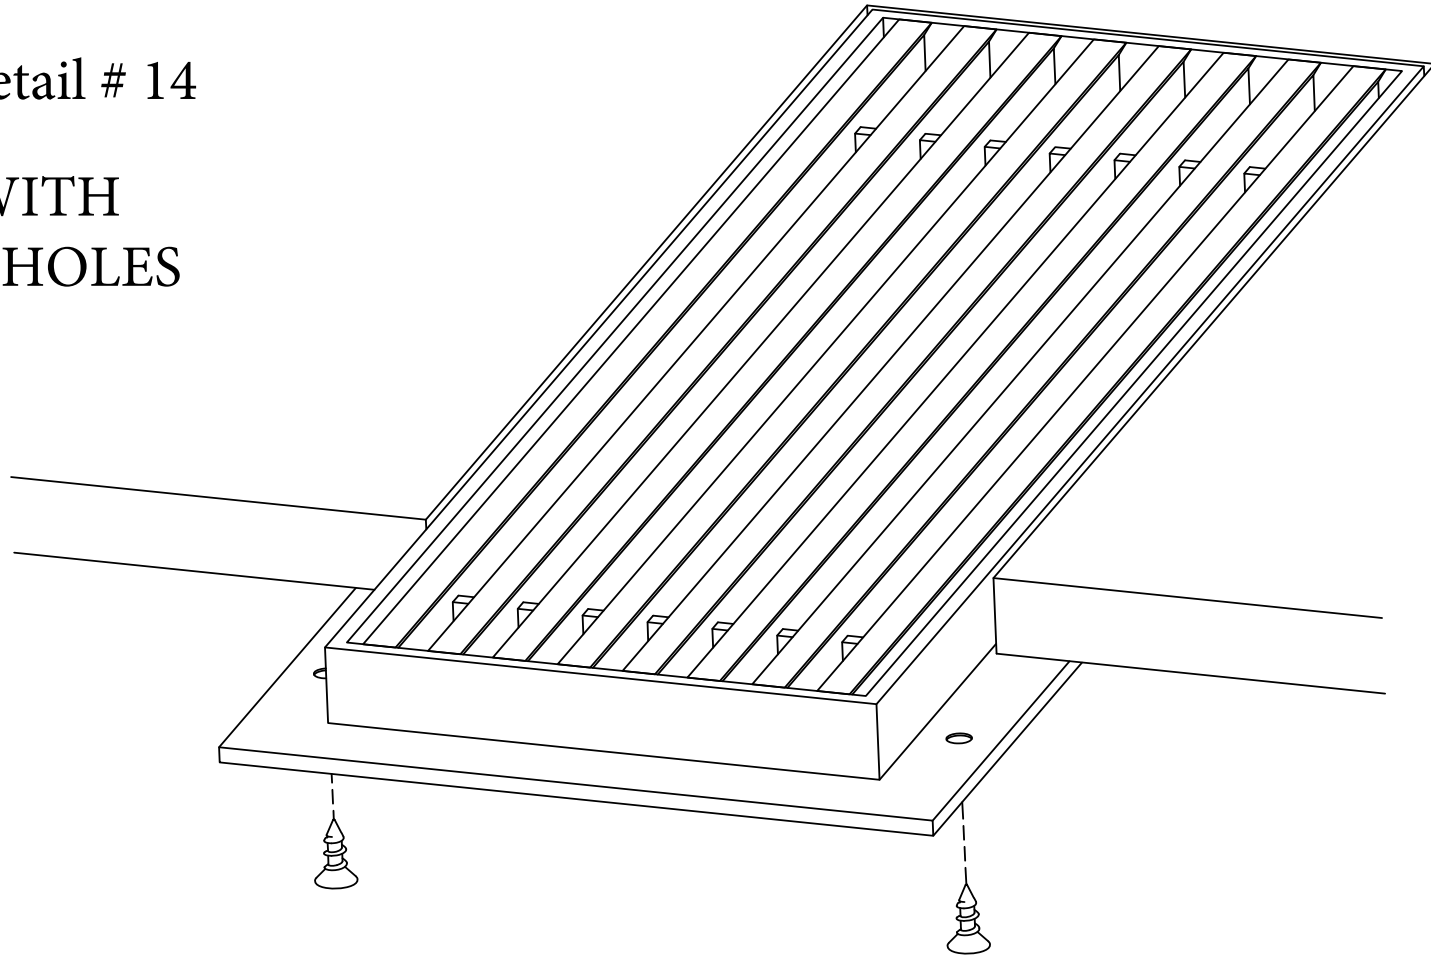

# ADVANCED ARCHITECTURAL GRILLEWORKS

*Creating Artistry in Architectural Grilles & Metal*

Installation Detail # 14

INVERTED WITH  
MOUNTING HOLES

***Used for multiple applications:***

*Used in millwork, as a thru-door grille or under mount for a counter.*

*AAG provides mounting fasteners with a matching finish.*

SECTION NAME: AAG330 B Frame

TITLE: Installation Detail # 14

DRAWN BY: AAG

DRAWING #: 14-1

DATE: 11-30-18

SCALE: Not To Scale

**Advanced Architectural Grilleworks**