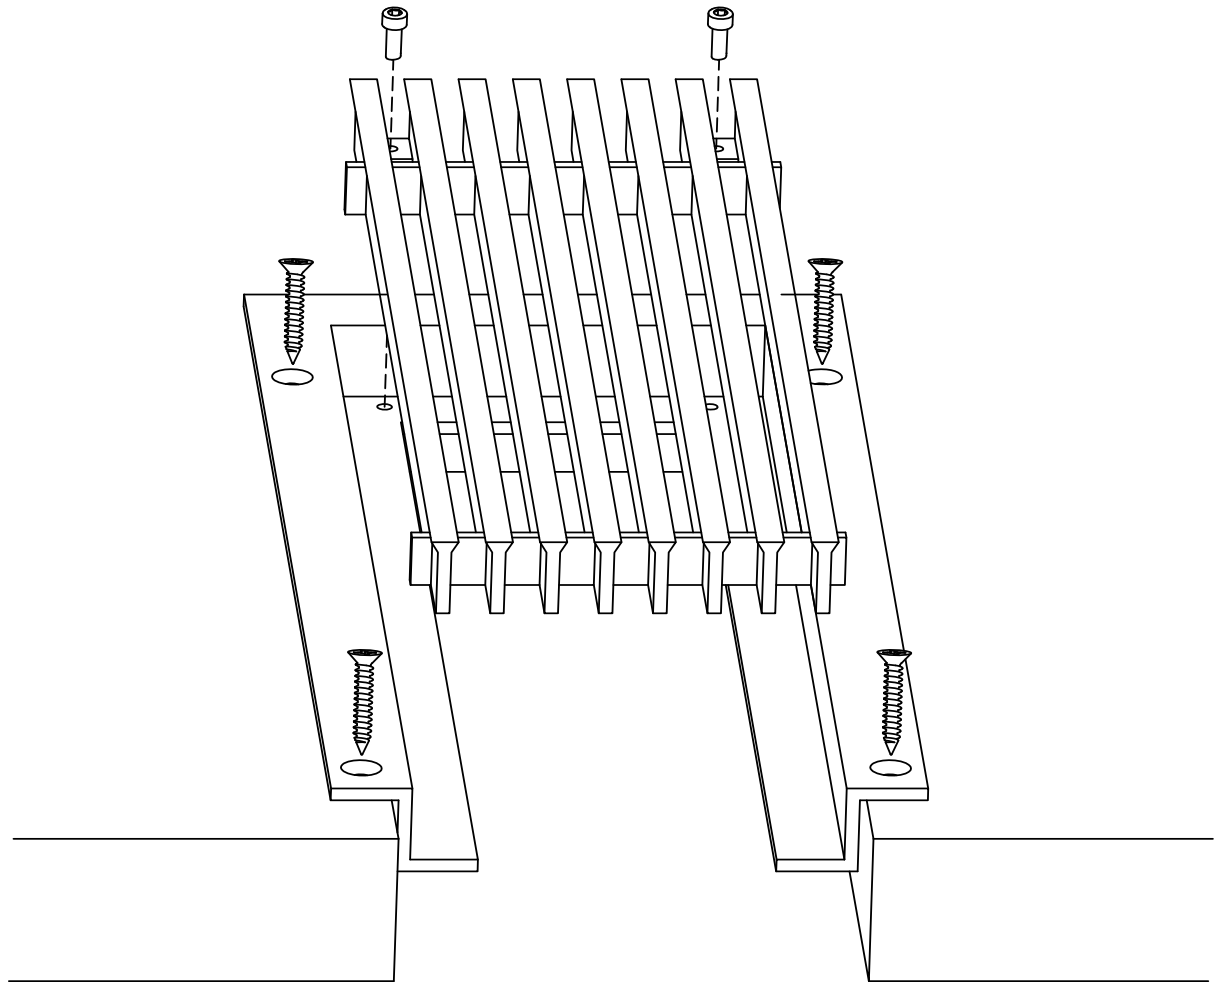

ADVANCED ARCHITECTURAL GRILLEWORKS

Creating Artistry in Architectural Grilles & Metal

Installation Detail # 16

WITH COUNTERSUNK
MOUNTING HOLES -
REMOVABLE CORE

AAG Tip: Excellent choice when
access is important.

Used for multiple applications:

- Ceiling
- Wall

AAG provides mounting fasteners with matching finish.

SECTION NAME: AAG330 C Frame

TITLE: Installation Detail # 16

DRAWN BY: AAG

DRAWING #: 16-1

DATE: 11-30-18