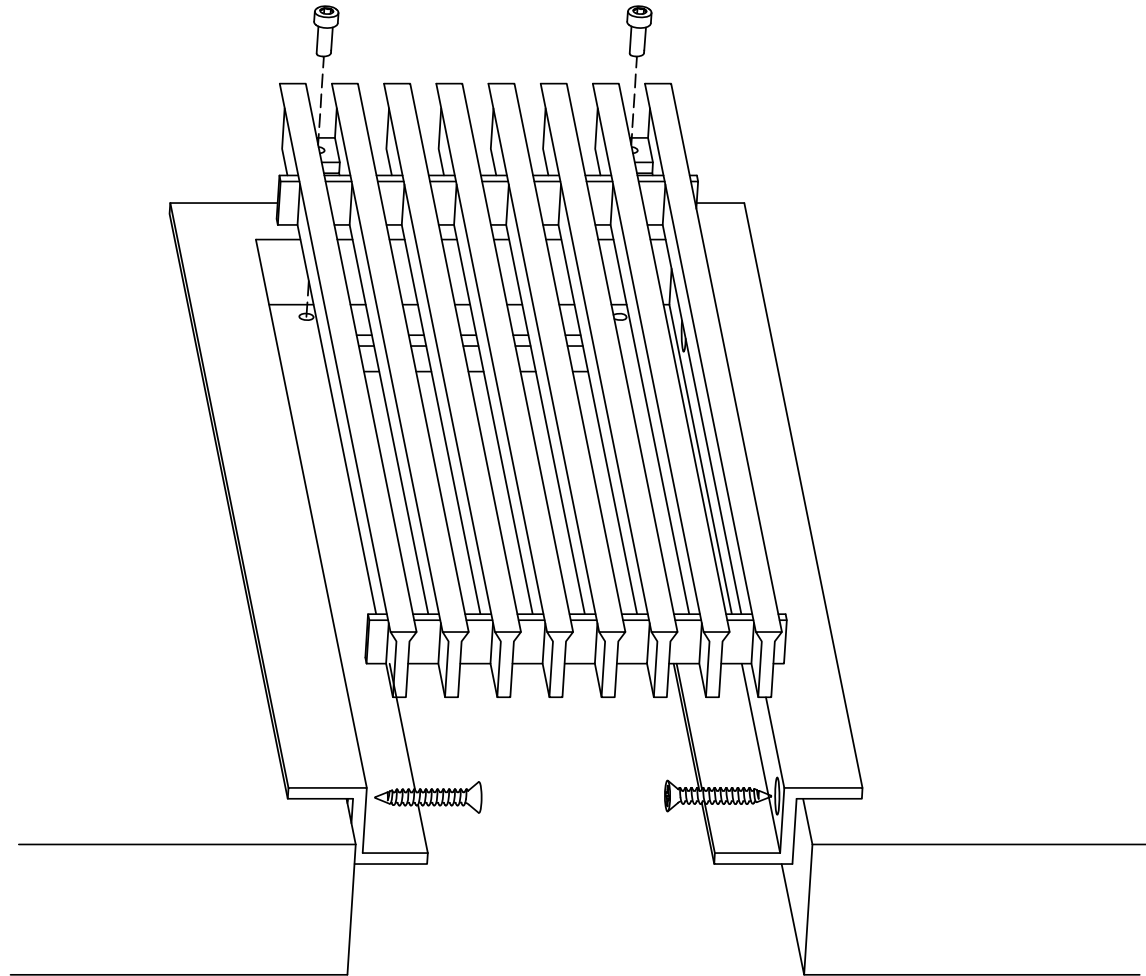

ADVANCED ARCHITECTURAL GRILLEWORKS

Creating Artistry in Architectural Grilles & Metal

Installation Detail # 17

WITH CONCEALED
MOUNTING HOLES -
REMOVABLE CORE

*AAG Tip: Excellent choice when
access is important.*

*Always with removable core - C Frame with concealed,
countersunk mounting holes on the inside of frame for
fastening to the opening.
Used for wall and ceiling applications.
AAG provides mounting fasteners with a matching finish.*

SECTION NAME: AAG330 C Frame

TITLE: Installation Detail # 17

DRAWN BY: AAG

DRAWING #: 17-1

DATE: 11-30-18

SCALE: Not To Scale

Advanced Architectural Grilleworks

149 Denton Avenue, New Hyde Park, NY 11040