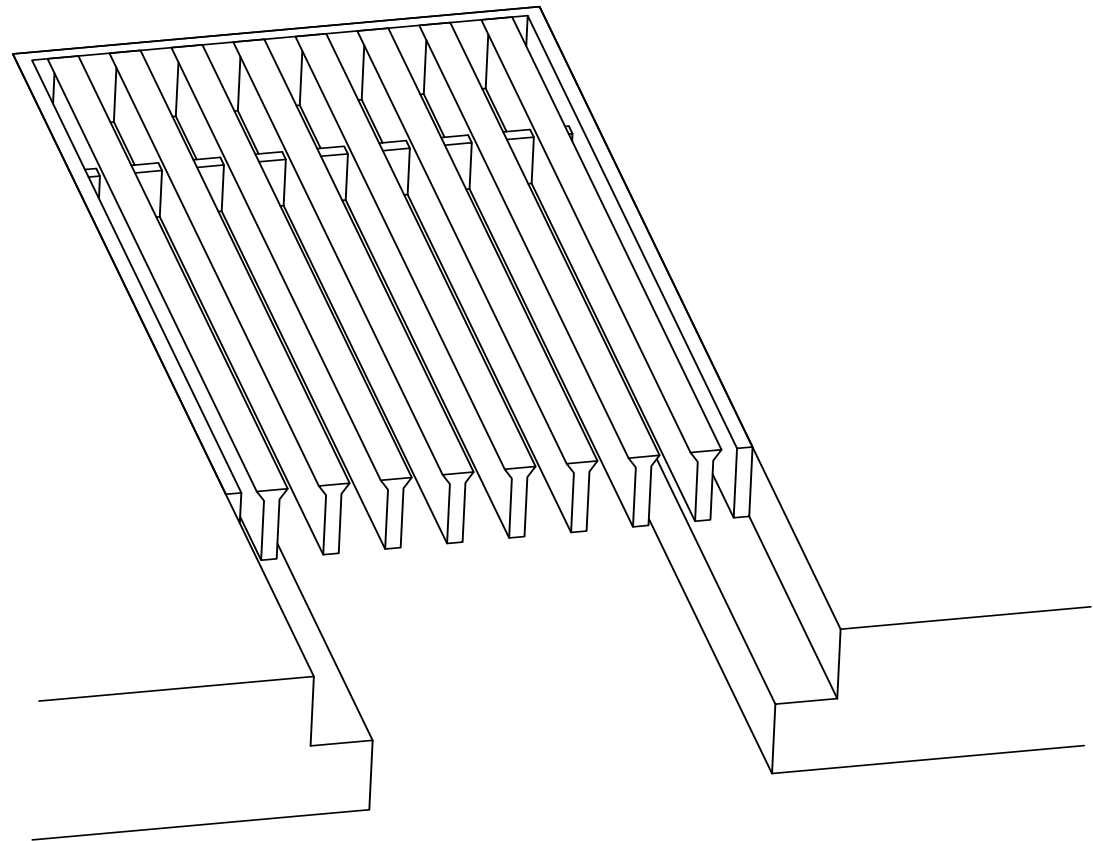

ADVANCED ARCHITECTURAL GRILLEWORKS

Creating Artistry in Architectural Grilles & Metal

Installation Detail # 18

BAND FRAME DROP IN

Used for multiple applications:

- Enclosures
- Millwork
- Fin tube openings

SECTION NAME: AAG330 Band Frame

TITLE: Installation Detail # 18

DRAWN BY: AAG

DRAWING #: 18-1

DATE: 11-30-18

SCALE: Not To Scale

Advanced Architectural Grilleworks

149 Denton Avenue, New Hyde Park, NY 11040