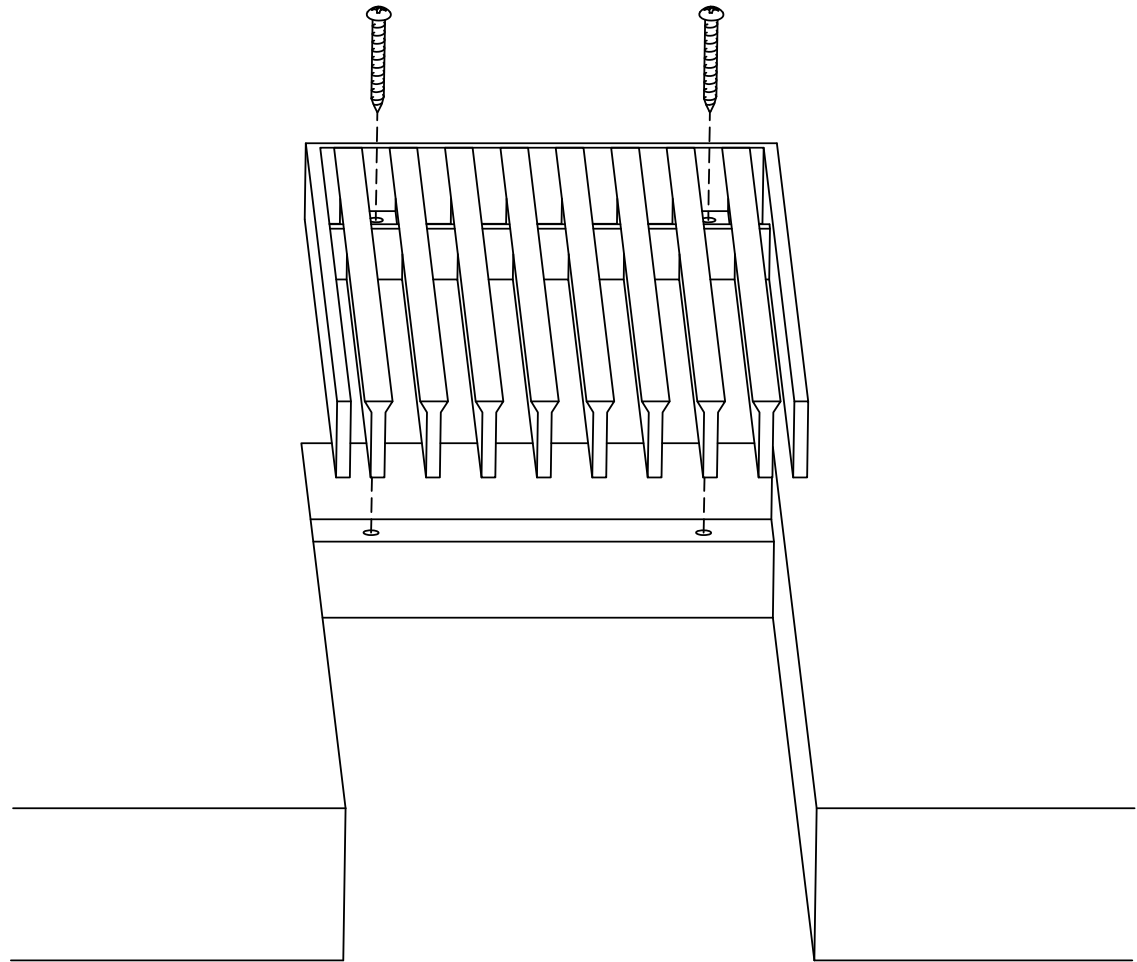

# ADVANCED ARCHITECTURAL GRILLEWORKS

*Creating Artistry in Architectural Grilles & Metal*

Installation Detail # 19

WITH MOUNTING TABS

*Used for multiple applications:*

- Ceiling
- Wall

*AAG provides mounting fasteners with matching finish.*

SECTION NAME: AAG330 Band Frame

TITLE: Installation Detail # 19

DRAWN BY: AAG

DRAWING #: 19-1

DATE: 11-30-18

SCALE: Not To Scale

**Advanced Architectural Grilleworks**

149 Denton Avenue, New Hyde Park, NY 11040