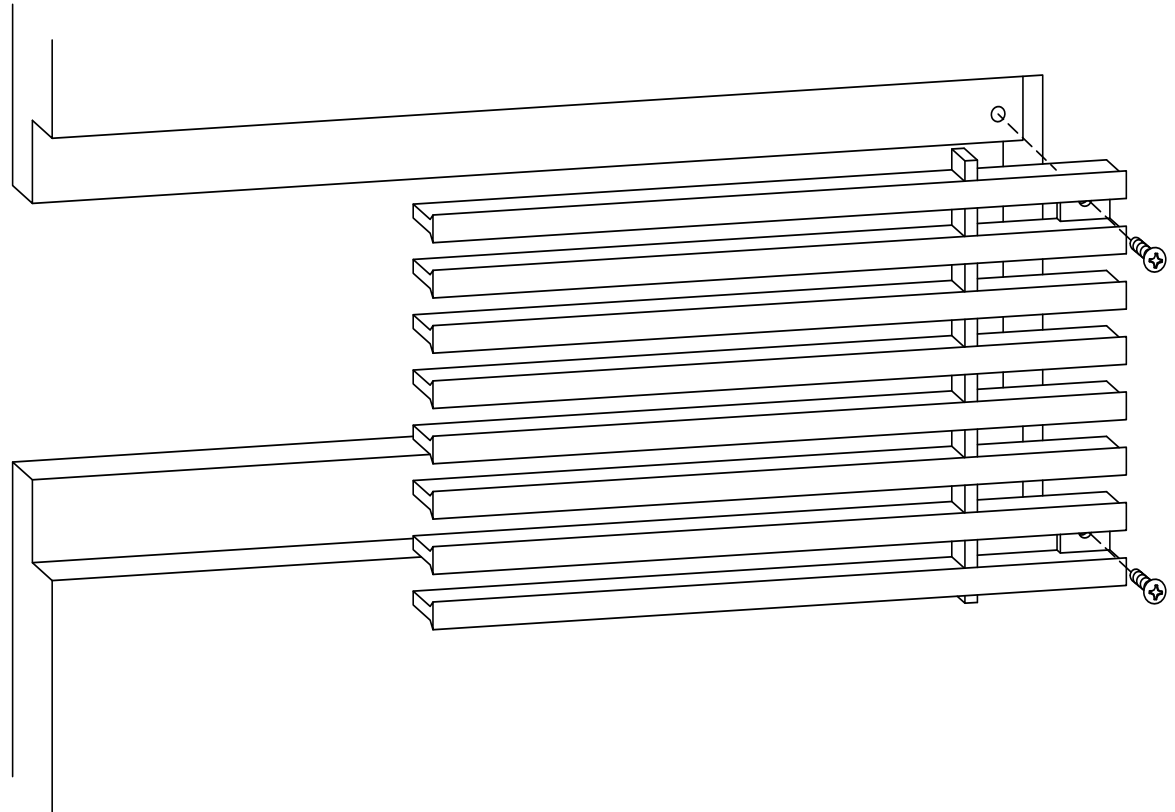

ADVANCED ARCHITECTURAL GRILLEWORKS

Creating Artistry in Architectural Grilles & Metal

Installation Detail # 2

WITH MOUNTING TABS

AAG Tip: Excellent choice for toe kicks

Used for multiple applications:

- *Fastening to blocking*
 - *Fastening to duct flanges*
 - *Fastening to wood work/angle support*
- AAG provides mounting fasteners with a matching finish.*

SECTION NAME: AAG330 Core Only

TITLE: Installation Detail # 2

DRAWN BY: AAG

DRAWING #: 02-1

DATE: 11-30-18

SCALE: Not To Scale

Advanced Architectural Grilleworks

149 Denton Avenue, New Hyde Park, NY 11040