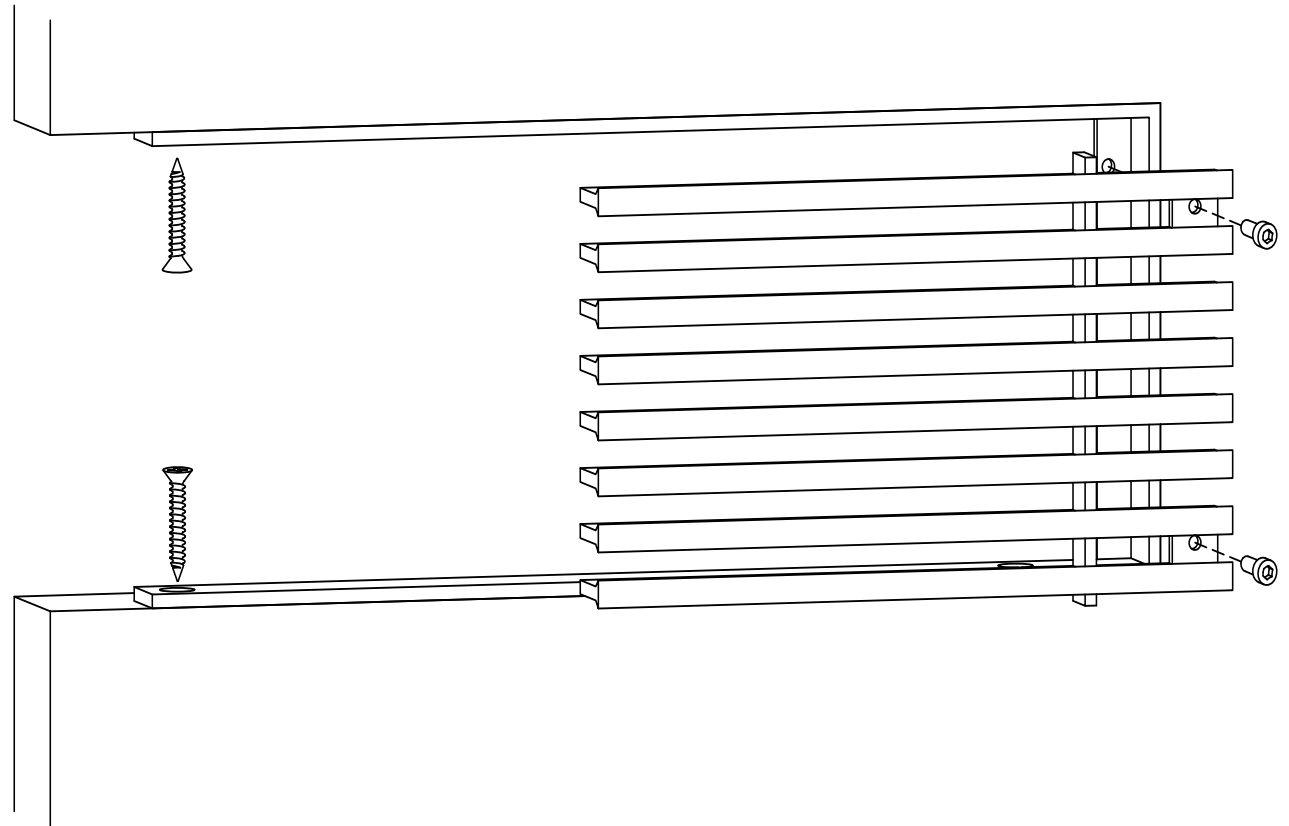

## Installation Detail # 20

WITH CONCEALED  
MOUNTING HOLES -  
REMOVABLE CORE

*AAG Tip: Excellent choice when access is important.*

*Always with removable core – Band Frame with concealed, countersunk mounting holes on the inside of frame for fastening to the opening. Used for wall and ceiling applications. AAG provides mounting fasteners with a matching finish.*

SECTION NAME: AAG330 Band Frame

TITLE: Installation Detail # 20

DRAWN BY: AAG

DRAWING #: 20-1

DATE: 11-30-18

SCALE: Not To Scale

**Advanced Architectural Grilleworks**

149 Denton Avenue, New Hyde Park, NY 11040