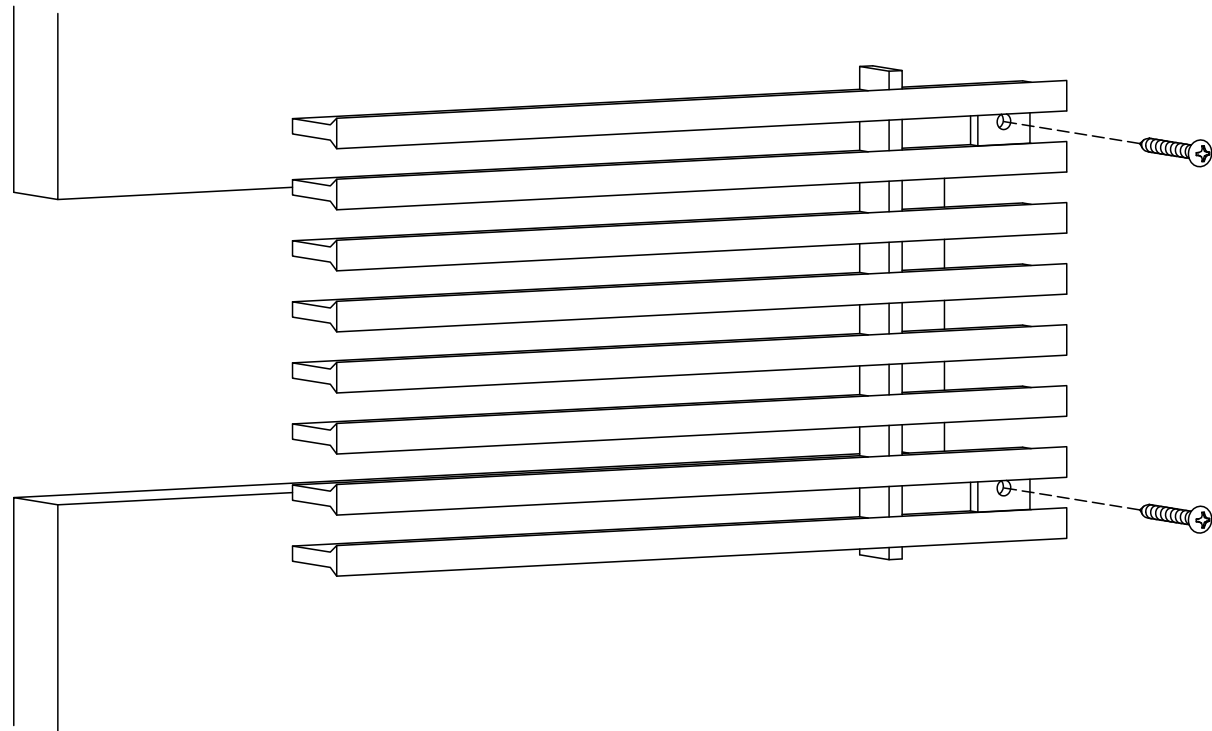

ADVANCED ARCHITECTURAL GRILLEWORKS

Creating Artistry in Architectural Grilles & Metal

Installation Detail # 3

WITH MOUNTING TABS - SURFACE MOUNT

Used for multiple applications:

- Toe kicks
- Wall cladding
- Doors
- Other decorative purposes

AAG provides mounting fasteners with a matching finish.

SECTION NAME: AAG330 Core Only

TITLE: Installation Detail # 3

DRAWN BY: AAG

DRAWING #: 03-1

DATE: 11-30-18

SCALE: Not To Scale

Advanced Architectural Grilleworks