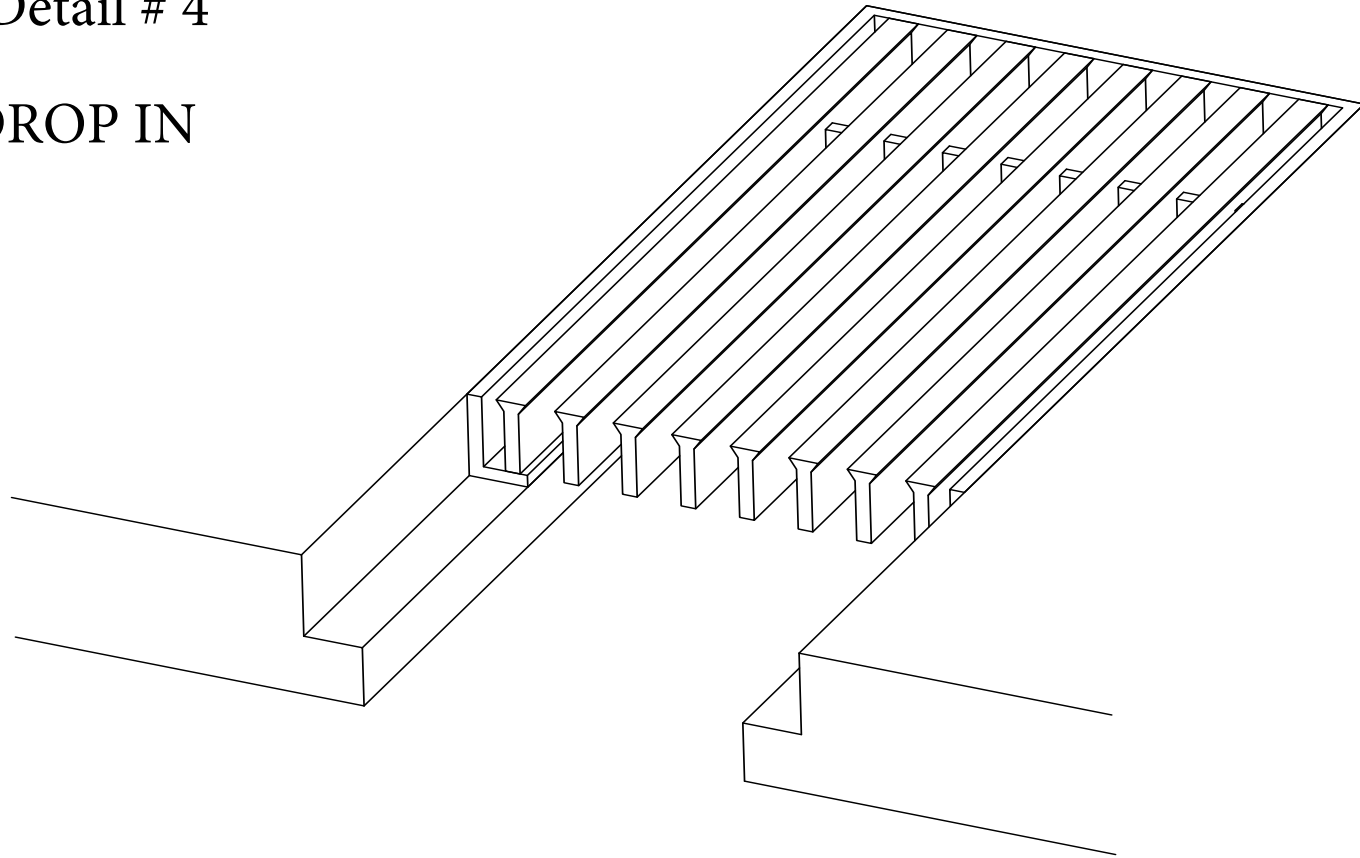

# ADVANCED ARCHITECTURAL GRILLEWORKS

*Creating Artistry in Architectural Grilles & Metal*

Installation Detail # 4

A FRAME DROP IN

*Used for multiple applications:*

- Enclosures
- Floor vents
- Fin tube openings
- Millwork
- Counter-tops

SECTION NAME: AAG330 A Frame

TITLE: Installation Detail # 4

DRAWN BY: AAG

DRAWING #: 04-1

DATE: 11-30-18

SCALE: Not To Scale

**Advanced Architectural Grilleworks**

149 Denton Avenue, New Hyde Park, NY 11040