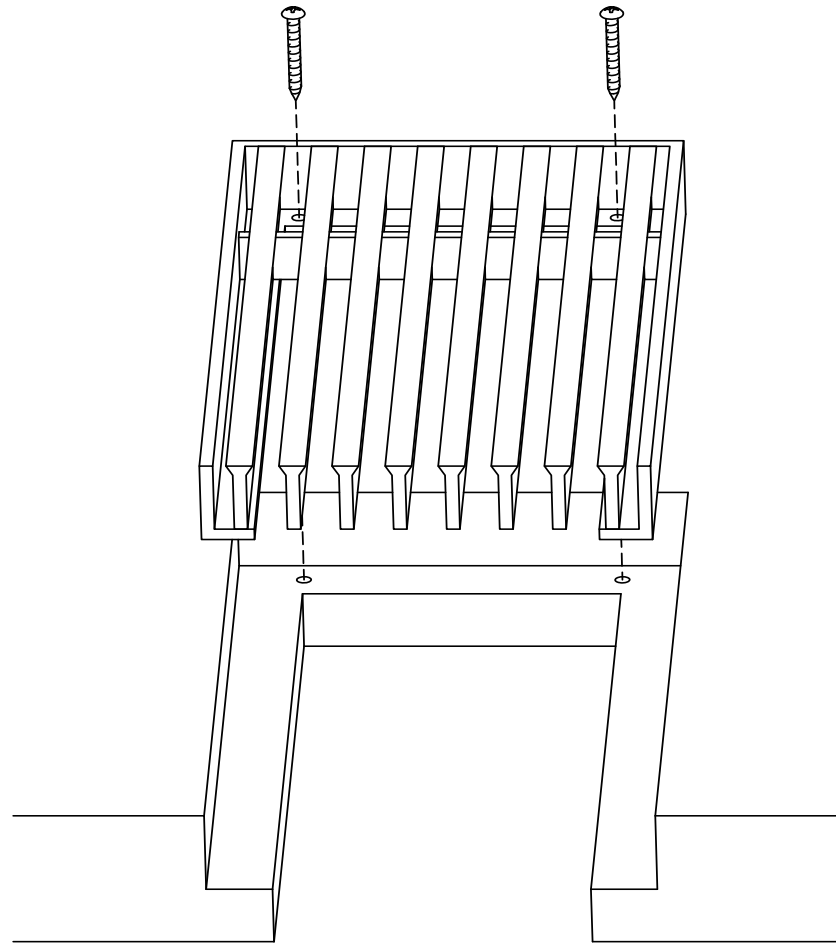

ADVANCED ARCHITECTURAL GRILLEWORKS

Creating Artistry in Architectural Grilles & Metal

Installation Detail # 5

WITH COUNTERSUNK
MOUNTING HOLES

*Secures the grille and frame to:
Wall openings, ceiling openings, floor vent access points,
toe-kicks and under benches.
AAG provides mounting fasteners with a matching finish.*

SECTION NAME: AAG330 A Frame

TITLE: Installation Detail # 5

DRAWN BY: AAG

DRAWING #: 05-1

DATE: 11-30-18

SCALE: Not To Scale

Advanced Architectural Grilleworks
149 Denton Avenue, New Hyde Park, NY 11040
Voice: 516-488-0628
Email: sales@agrilles.com