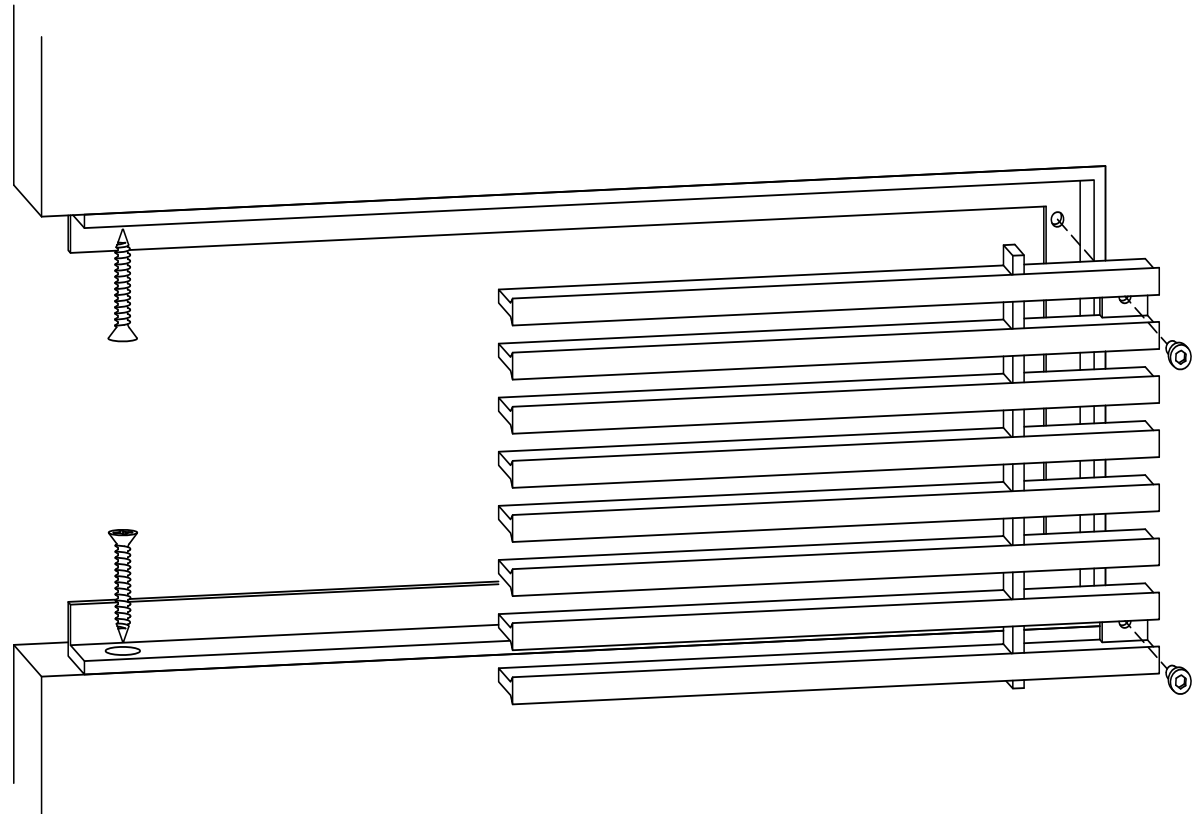

ADVANCED ARCHITECTURAL GRILLEWORKS

Creating Artistry in Architectural Grilles & Metal

Installation Detail # 6

WITH CONCEALED
MOUNTING HOLES -
REMOVABLE CORE

AAG Tip: Excellent choice when access is important.

Always with removable core - A style frame with concealed, countersunk mounting holes on the inside of frame edge for fastening to the opening. Used for wall and ceiling applications. AAG provides mounting fasteners with a matching finish.

SECTION NAME: AAG330 A Frame

TITLE: Installation Detail # 6

DRAWN BY: AAG

DRAWING #: 06-1

DATE: 11-30-18

SCALE: Not To Scale

Advanced Architectural Grilleworks

149 Denton Avenue, New Hyde Park, NY 11040