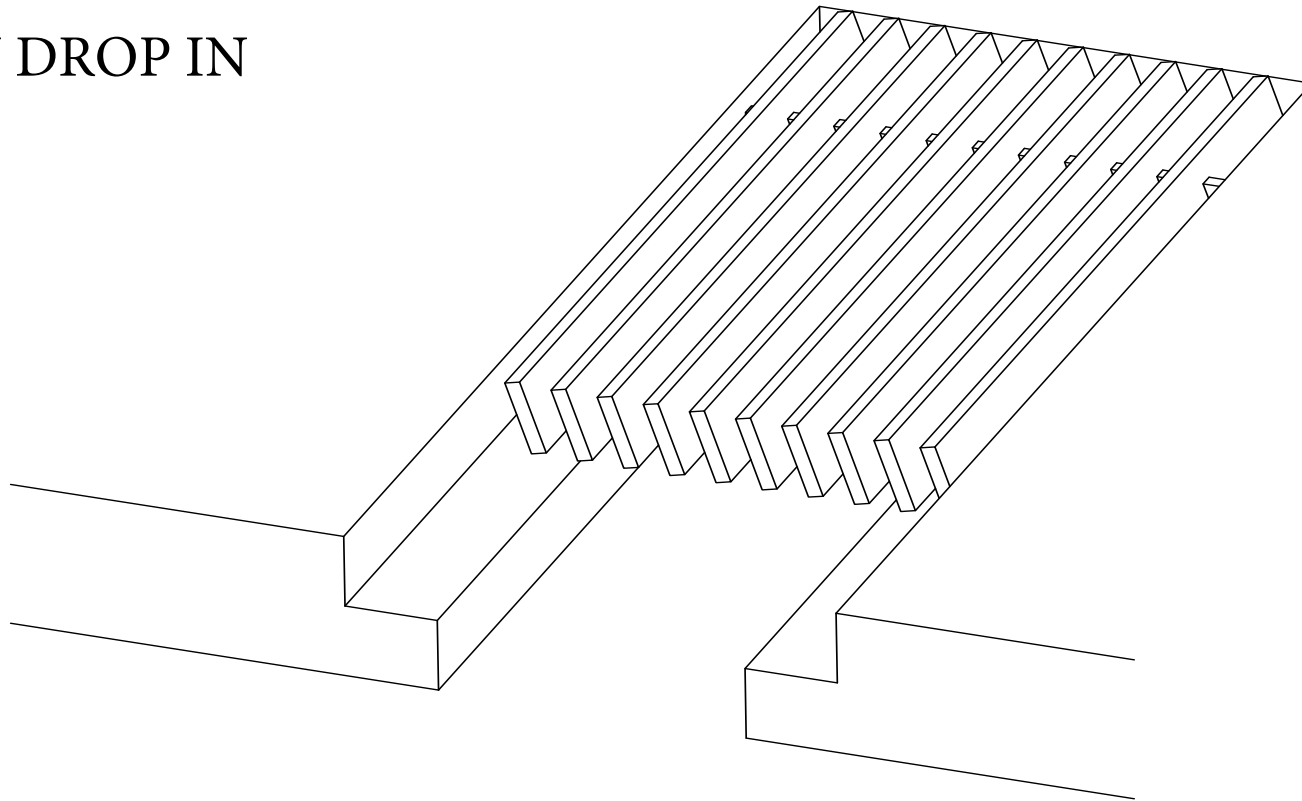

# ADVANCED ARCHITECTURAL GRILLEWORKS

*Creating Artistry in Architectural Grilles & Metal*

Installation Detail # 1

CORE ONLY DROP IN

*Drop in core which can be used for multiple applications where either blocking, wood work, angle or support is in place for the core to rest upon. Used on sills, radiators and enclosure covers.*

SECTION NAME: AAG400 Core Only	
TITLE: Installation Detail # 1	
DRAWN BY: AAG	DRAWING #: 01-1
DATE: 11-30-18	SCALE: Not To Scale

**Advanced Architectural Grilleworks**  
149 Denton Avenue, New Hyde Park, NY 11040  
Voice: 516-488-0628  
Email: sales@agrilles.com