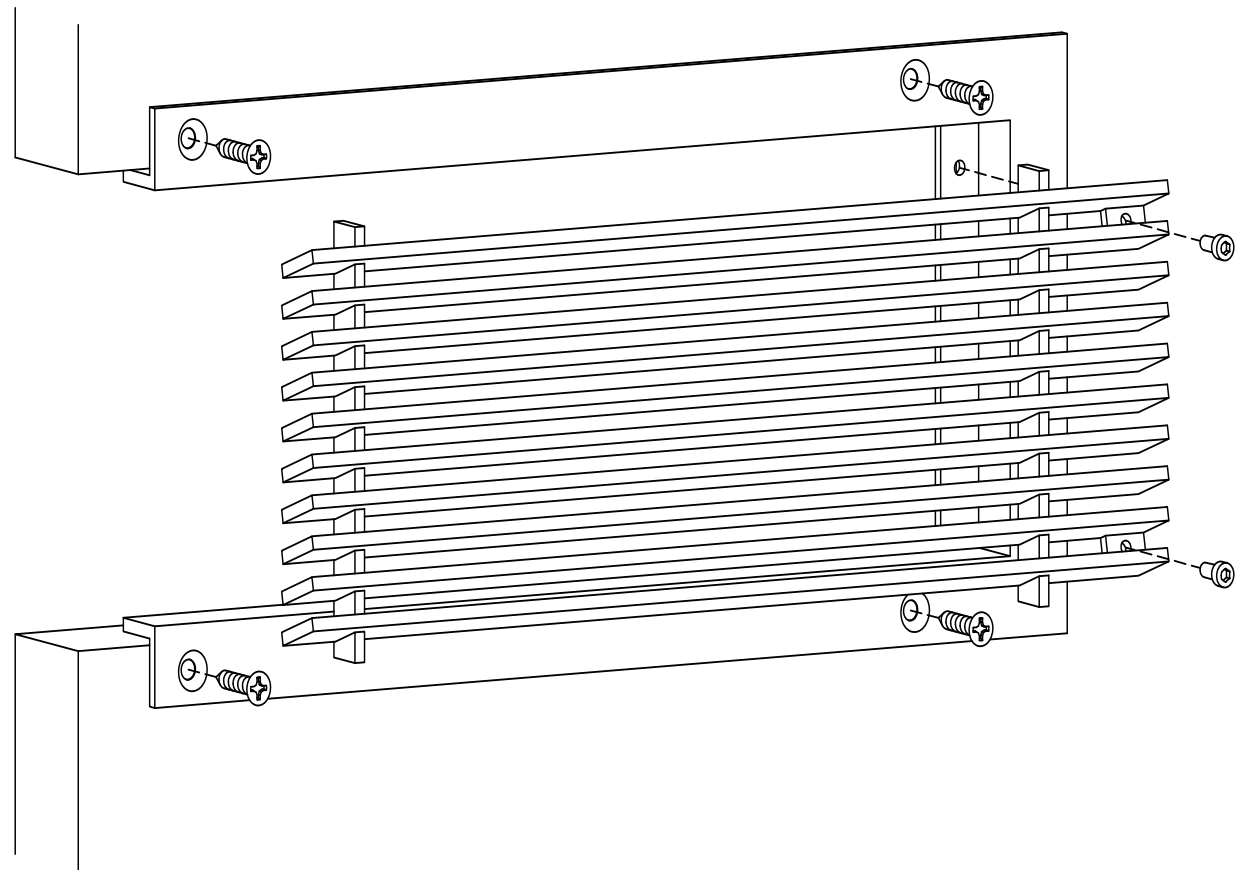

ADVANCED ARCHITECTURAL GRILLEWORKS

Creating Artistry in Architectural Grilles & Metal

Installation Detail # 10

WITH COUNTERSUNK
MOUNTING HOLES -
REMOVABLE CORE

*AAG Tip: Excellent choice when
access is important.*

Always with removable core - B Frame with countersunk mounting holes on the frame surface for fastening to the opening.

Used for wall, ceiling and door applications.

AAG provides mounting fasteners with a matching finish.

SECTION NAME: AAG400 B Frame

TITLE: Installation Detail # 10

DRAWN BY: AAG

DRAWING #: 10-1

DATE: 11-30-18

SCALE: Not To Scale

Advanced Architectural Grilleworks

149 Denton Avenue, New Hyde Park, NY 11040