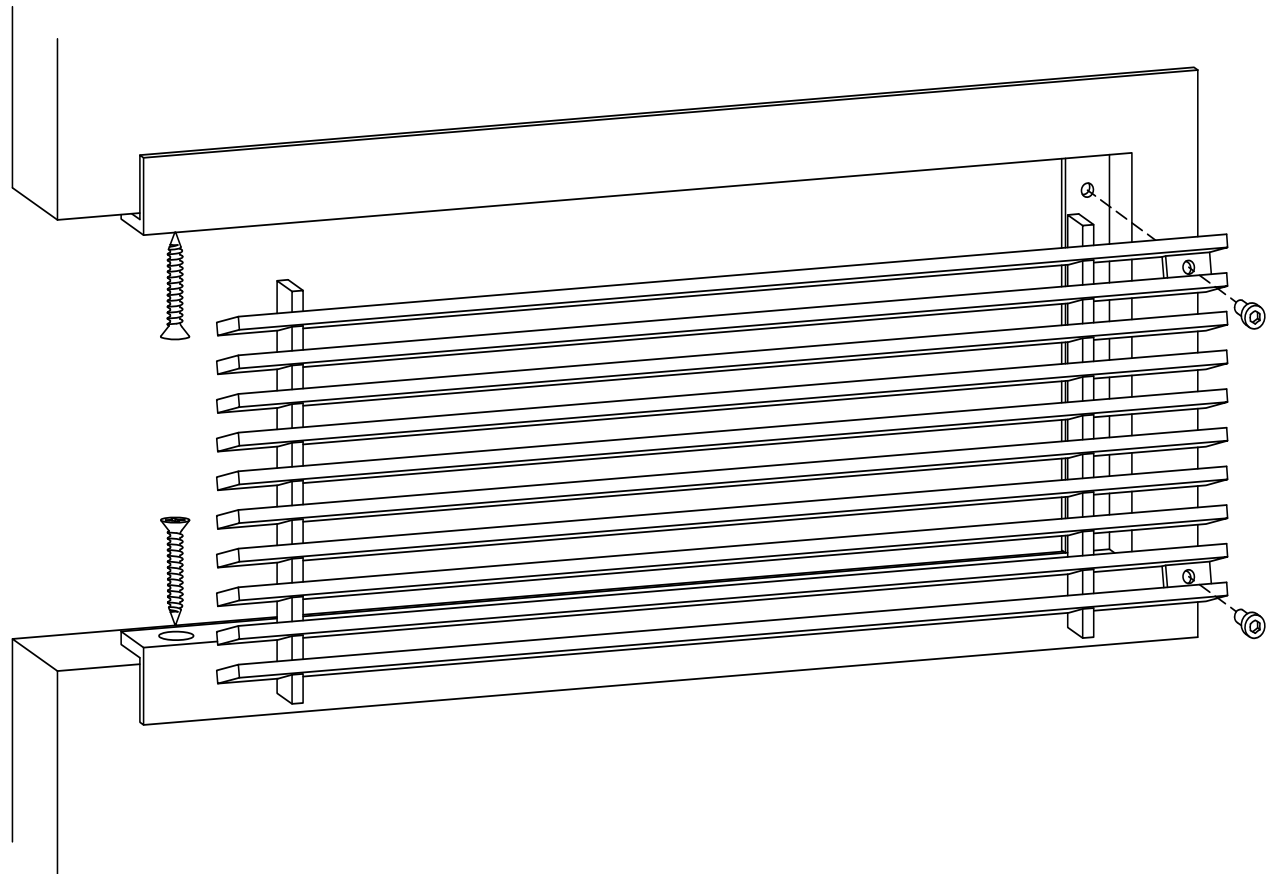

ADVANCED ARCHITECTURAL GRILLEWORKS

Creating Artistry in Architectural Grilles & Metal

Installation Detail # 11

WITH CONCEALED
MOUNTING HOLES -
REMOVABLE CORE

*AAG Tip: Excellent choice when
access is important.*

*Always with removable core - B Frame with concealed, countersunk mounting holes on the inside of frame for fastening to the opening.
Used for wall and ceiling applications.
AAG provides mounting fasteners with a matching finish.*

SECTION NAME: AAG400 B Frame

TITLE: Installation Detail # 11

DRAWN BY: AAG

DRAWING #: 11-1

DATE: 11-30-18

SCALE: Not To Scale

Advanced Architectural Grilleworks

149 Denton Avenue, New Hyde Park, NY 11040