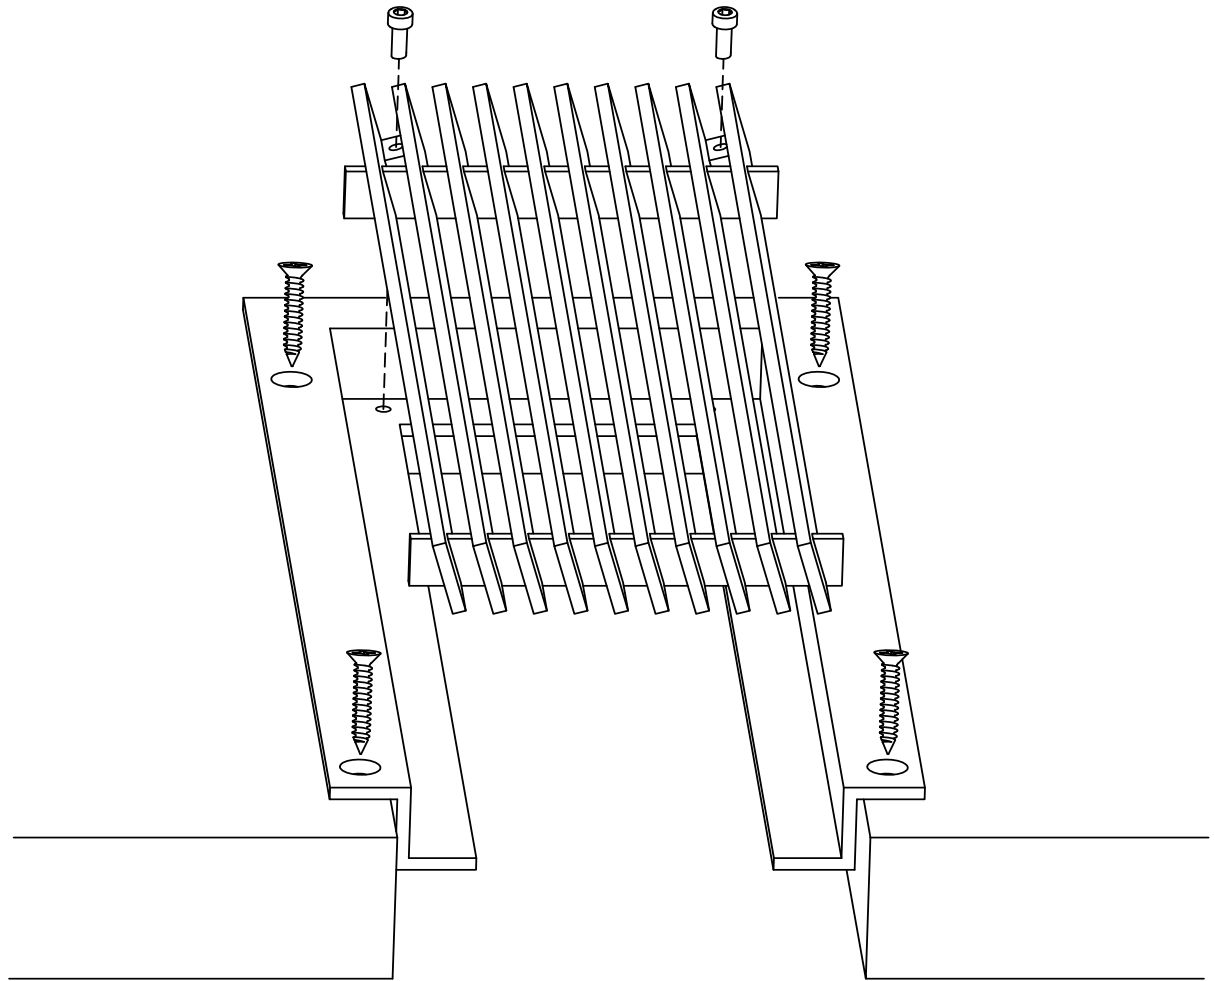

ADVANCED ARCHITECTURAL GRILLEWORKS

Creating Artistry in Architectural Grilles & Metal

Installation Detail # 16

WITH COUNTERSUNK
MOUNTING HOLES -
REMOVABLE CORE

AAG Tip: Excellent choice when
access is important.

Used for multiple applications:

- Ceiling
- Wall

AAG provides mounting fasteners with matching finish.

SECTION NAME: AAG400 C Frame

TITLE: Installation Detail # 16

DRAWN BY: AAG

DRAWING #: 16-1

DATE: 11-30-18