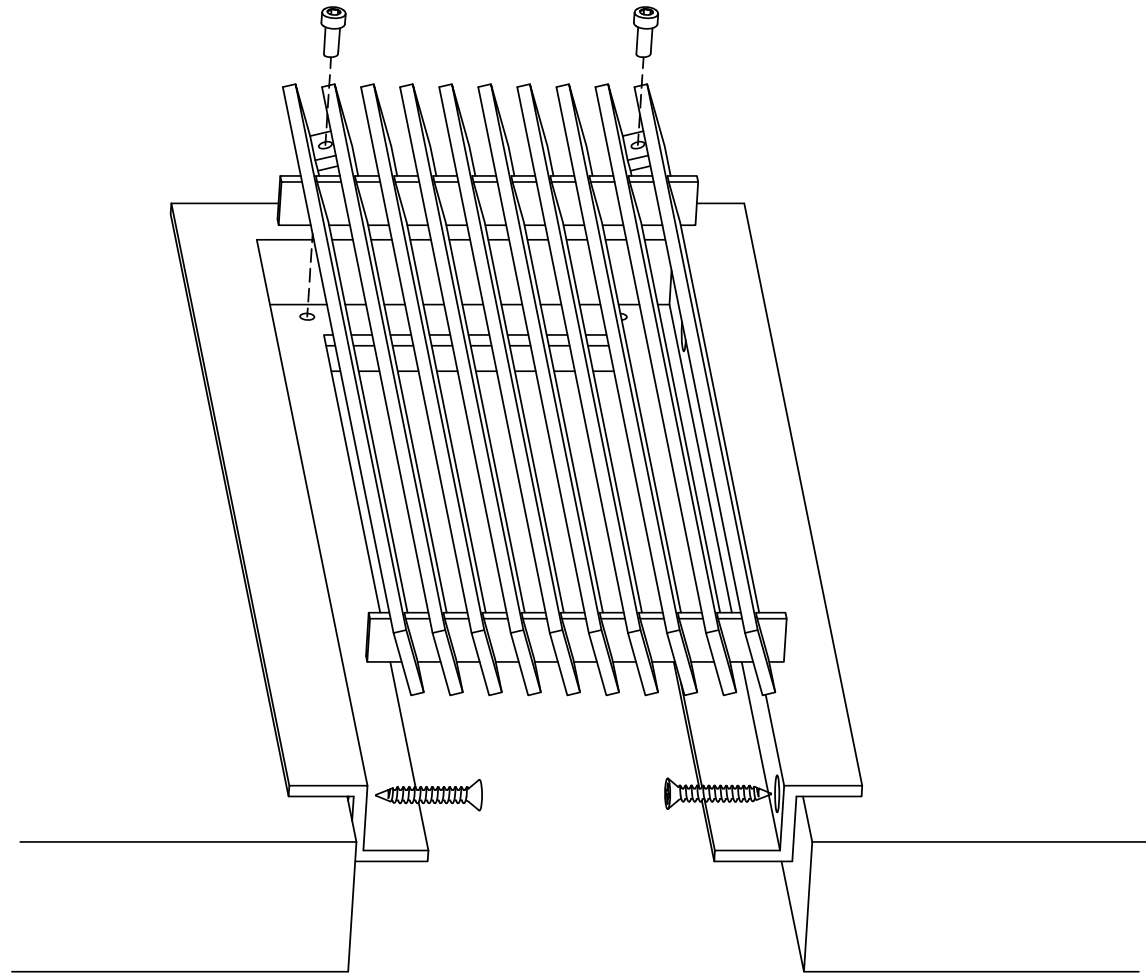

ADVANCED ARCHITECTURAL GRILLEWORKS

Creating Artistry in Architectural Grilles & Metal

Installation Detail # 17

WITH CONCEALED
MOUNTING HOLES -
REMOVABLE CORE

*AAG Tip: Excellent choice when
access is important.*

*Always with removable core - C Frame with concealed,
countersunk mounting holes on the inside of frame for
fastening to the opening.
Used for wall and ceiling applications.
AAG provides mounting fasteners with a matching finish.*

SECTION NAME: AAG400 C Frame

TITLE: Installation Detail # 17

DRAWN BY: AAG

DRAWING #: 17-1

DATE: 11-30-18

SCALE: Not To Scale

Advanced Architectural Grilleworks

149 Denton Avenue, New Hyde Park, NY 11040