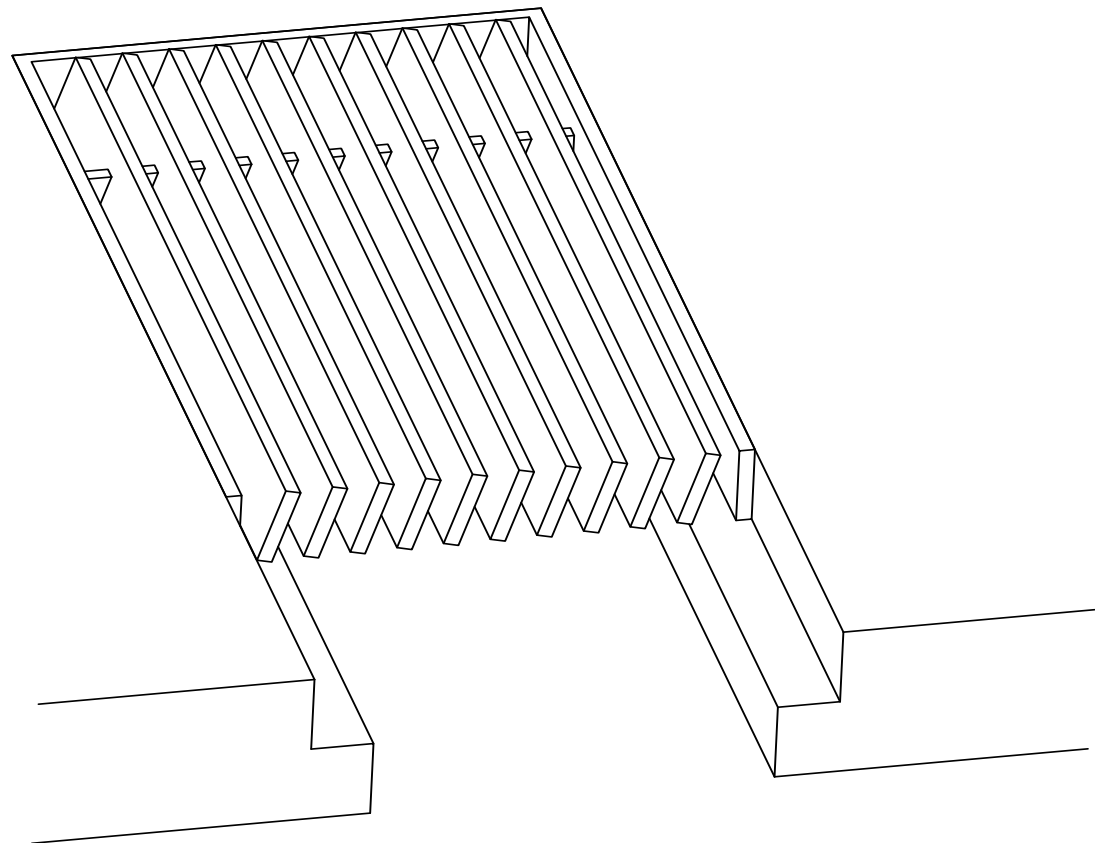

# ADVANCED ARCHITECTURAL GRILLEWORKS

*Creating Artistry in Architectural Grilles & Metal*

Installation Detail # 18

BAND FRAME DROP IN

*Used for multiple applications:*

- Enclosures
- Millwork
- Fin tube openings

SECTION NAME: AAG400 Band Frame

TITLE: Installation Detail # 18

DRAWN BY: AAG

DRAWING #: 18-1

DATE: 11-30-18

SCALE: Not To Scale

**Advanced Architectural Grilleworks**

149 Denton Avenue, New Hyde Park, NY 11040