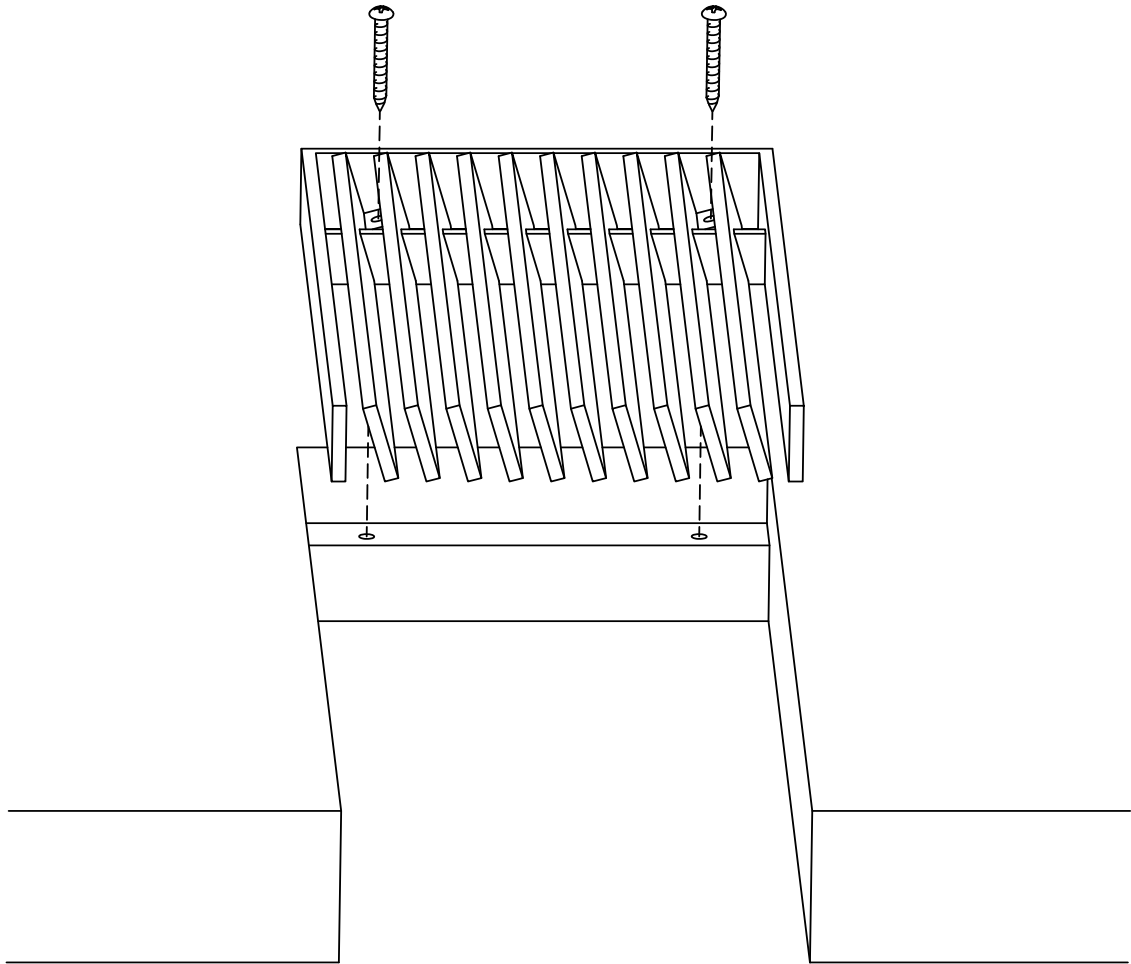

ADVANCED ARCHITECTURAL GRILLEWORKS

Creating Artistry in Architectural Grilles & Metal

Installation Detail # 19

WITH MOUNTING TABS

Used for multiple applications:

- Ceiling
- Wall

AAG provides mounting fasteners with matching finish.

SECTION NAME: AAG400 Band Frame

TITLE: Installation Detail # 19

DRAWN BY: AAG

DRAWING #: 19-1

DATE: 11-30-18

SCALE: Not To Scale

Advanced Architectural Grilleworks

149 Denton Avenue, New Hyde Park, NY 11040