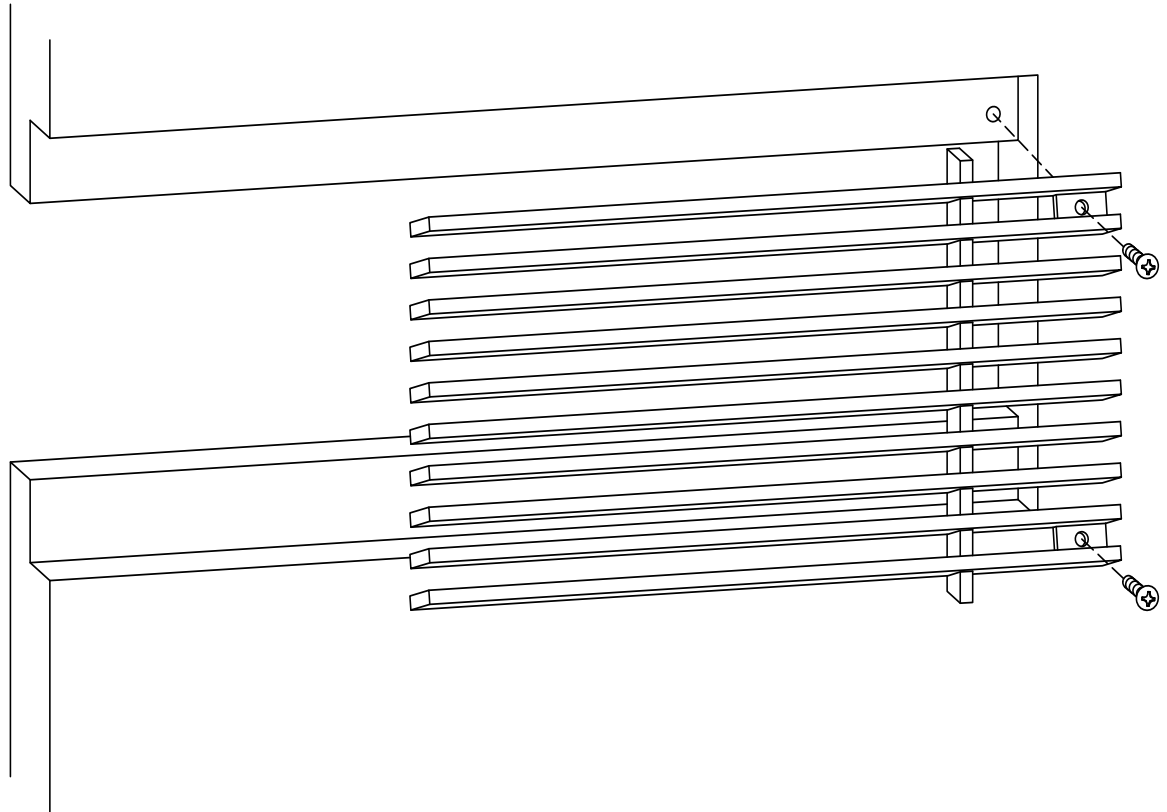

ADVANCED ARCHITECTURAL GRILLEWORKS

Creating Artistry in Architectural Grilles & Metal

Installation Detail # 2

WITH MOUNTING TABS

AAG Tip: Excellent choice for toe kicks

Used for multiple applications:

- *Fastening to blocking*
 - *Fastening to duct flanges*
 - *Fastening to wood work/angle support*
- AAG provides mounting fasteners with a matching finish.*

SECTION NAME: AAG400 Core Only

TITLE: Installation Detail # 2

DRAWN BY: AAG

DRAWING #: 02-1

DATE: 11-30-18

SCALE: Not To Scale

Advanced Architectural Grilleworks

149 Denton Avenue, New Hyde Park, NY 11040