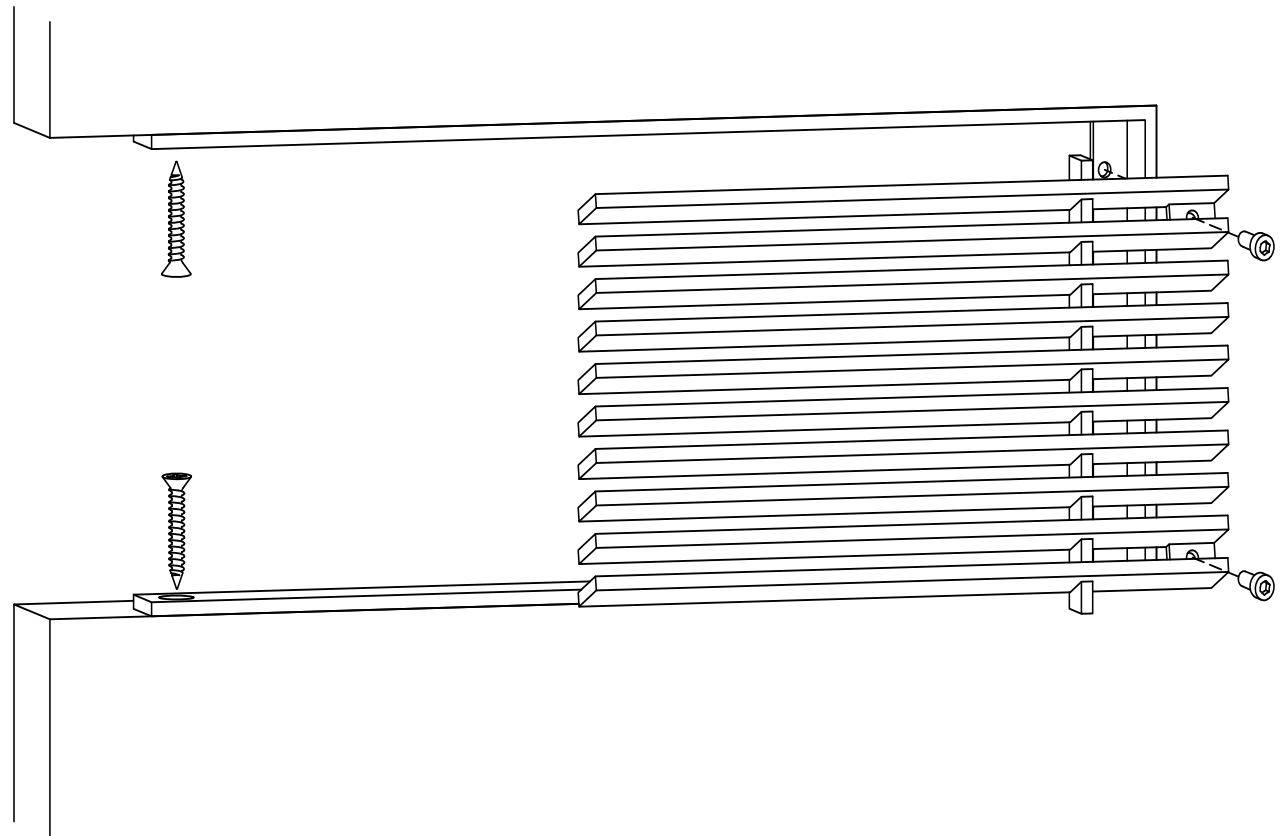

ADVANCED ARCHITECTURAL GRILLEWORKS

Creating Artistry in Architectural Grilles & Metal

Installation Detail # 20

WITH CONCEALED
MOUNTING HOLES -
REMOVABLE CORE

*AAG Tip: Excellent choice when
access is important.*

*Always with removable core – Band Frame with
concealed, countersunk mounting holes on the inside of
frame for fastening to the opening.
Used for wall and ceiling applications.
AAG provides mounting fasteners with a matching finish.*

SECTION NAME: AAG400 Band Frame

TITLE: Installation Detail # 20

DRAWN BY: AAG

DRAWING #: 20-1

DATE: 11-30-18

SCALE: Not To Scale

Advanced Architectural Grilleworks

149 Denton Avenue, New Hyde Park, NY 11040