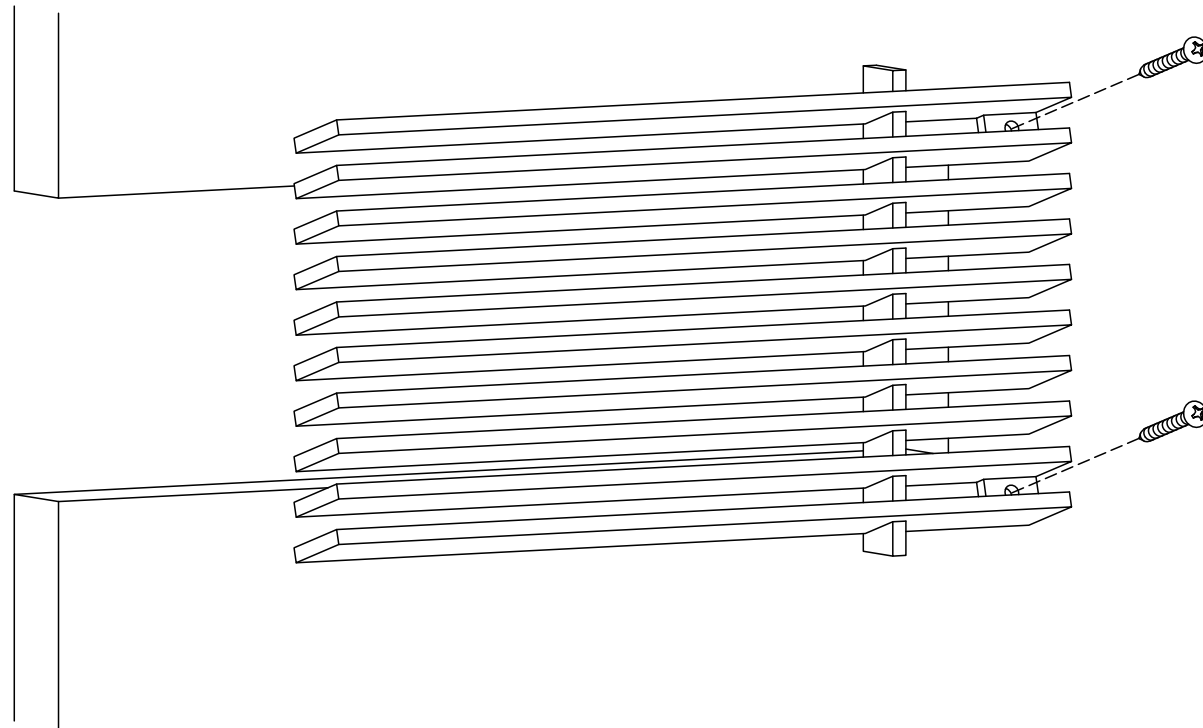

ADVANCED ARCHITECTURAL GRILLEWORKS

Creating Artistry in Architectural Grilles & Metal

Installation Detail # 3

WITH MOUNTING TABS - SURFACE MOUNT

Used for multiple applications:

- Toe kicks
- Wall cladding
- Doors
- Other decorative purposes

AAG provides mounting fasteners with a matching finish.

SECTION NAME: AAG400 Core Only

TITLE: Installation Detail # 3

DRAWN BY: AAG

DRAWING #: 03-1

DATE: 11-30-18

SCALE: Not To Scale

Advanced Architectural Grilleworks