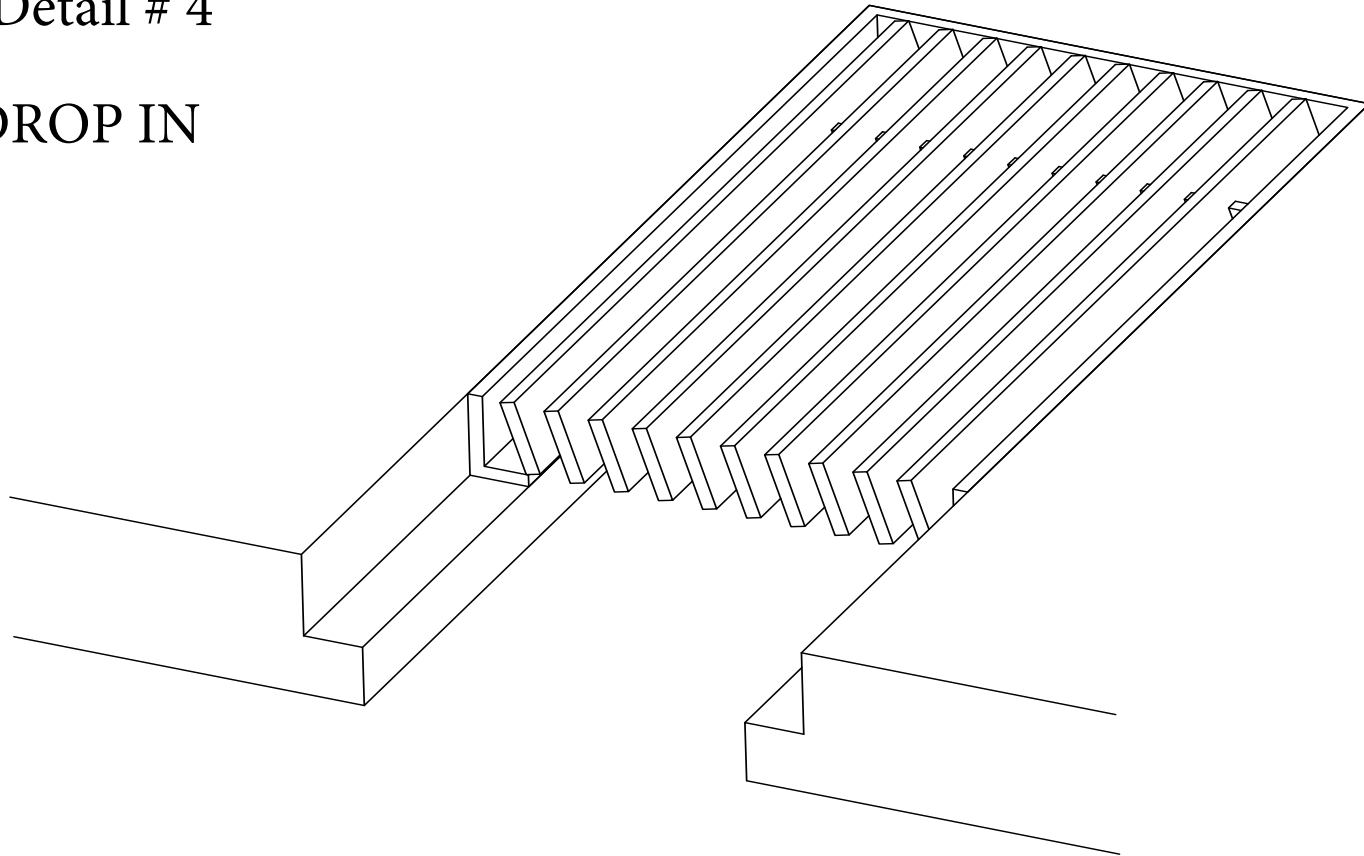

ADVANCED ARCHITECTURAL GRILLEWORKS

Creating Artistry in Architectural Grilles & Metal

Installation Detail # 4

A FRAME DROP IN

Used for multiple applications:

- Enclosures
- Floor vents
- Fin tube openings
- Millwork
- Counter-tops

SECTION NAME: AAG400 A Frame

TITLE: Installation Detail # 4

DRAWN BY: AAG

DRAWING #: 04-1

DATE: 11-30-18

SCALE: Not To Scale

Advanced Architectural Grilleworks

149 Denton Avenue, New Hyde Park, NY 11040