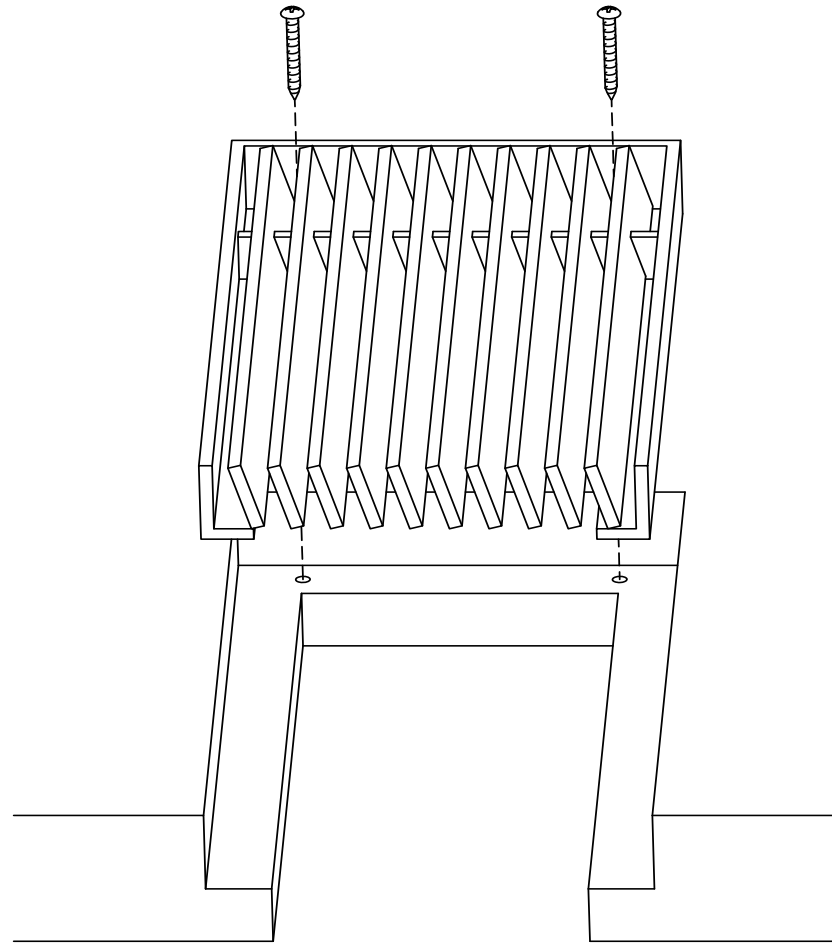

ADVANCED ARCHITECTURAL GRILLEWORKS

Creating Artistry in Architectural Grilles & Metal

Installation Detail # 5

WITH COUNTERSUNK
MOUNTING HOLES

*Secures the grille and frame to:
Wall openings, ceiling openings, floor vent access points,
toe-kicks and under benches.
AAG provides mounting fasteners with a matching finish.*

SECTION NAME: AAG400 A Frame

TITLE: Installation Detail # 5

DRAWN BY: AAG

DRAWING #: 05-1

DATE: 11-30-18

SCALE: Not To Scale

Advanced Architectural Grilleworks
149 Denton Avenue, New Hyde Park, NY 11040
Voice: 516-488-0628
Email: sales@agrilles.com