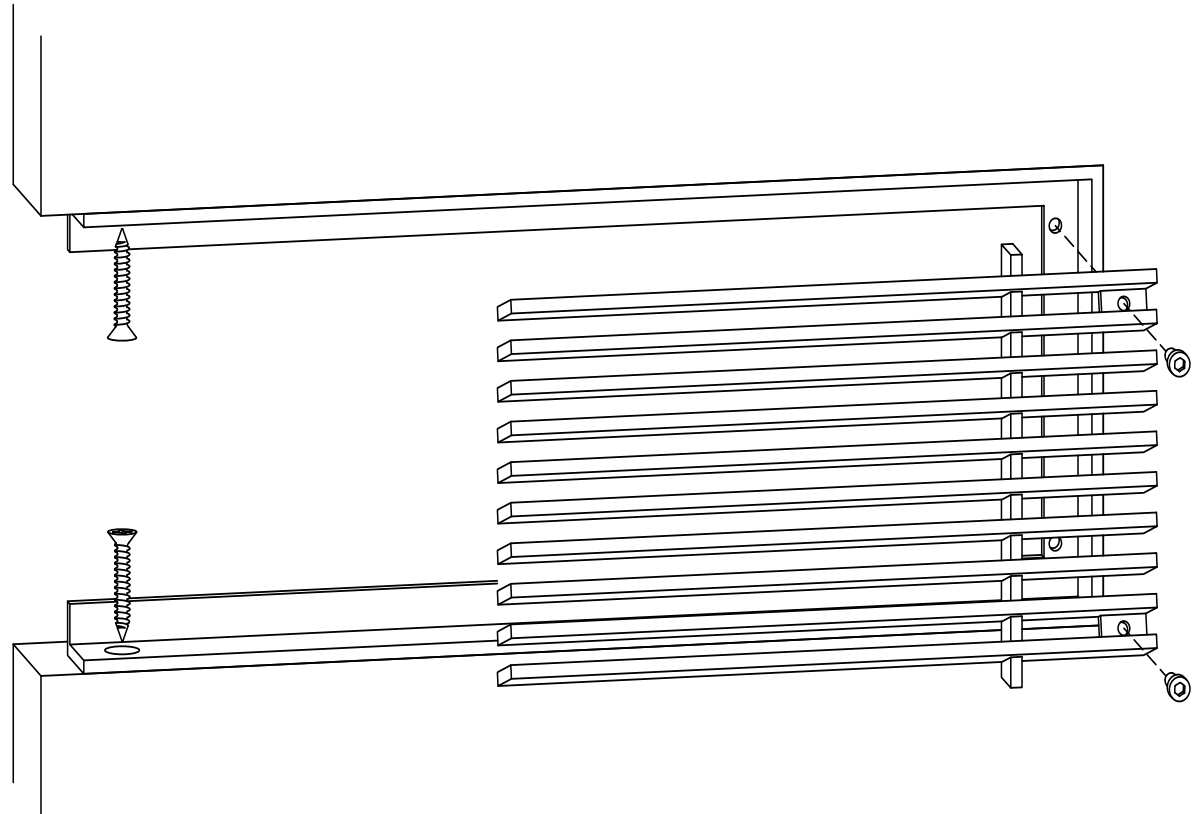

## Installation Detail # 6

WITH CONCEALED  
MOUNTING HOLES -  
REMOVABLE CORE

*AAG Tip: Excellent choice when access is important.*

*Always with removable core - A style frame with concealed, countersunk mounting holes on the inside of frame edge for fastening to the opening. Used for wall and ceiling applications. AAG provides mounting fasteners with a matching finish.*

SECTION NAME: AAG400 A Frame

TITLE: Installation Detail # 6

DRAWN BY: AAG

DRAWING #: 06-1

DATE: 11-30-18

SCALE: Not To Scale

**Advanced Architectural Grilleworks**

149 Denton Avenue, New Hyde Park, NY 11040