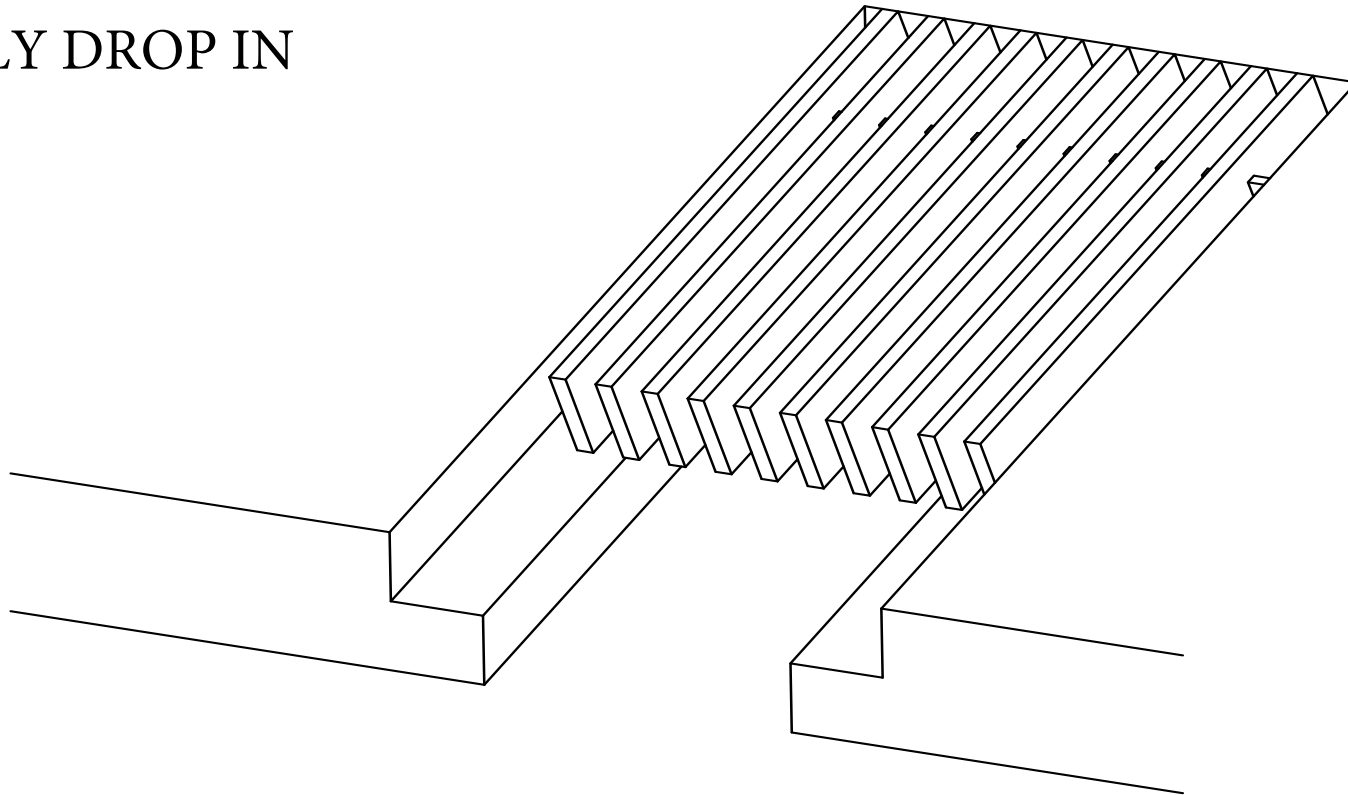

# ADVANCED ARCHITECTURAL GRILLEWORKS

*Creating Artistry in Architectural Grilles & Metal*

Installation Detail # 1

CORE ONLY DROP IN

*Drop in core which can be used for multiple applications where either blocking, wood work, angle or support is in place for the core to rest upon. Used on sills, radiators and enclosure covers.*

SECTION NAME: AAG400FP Core Only

TITLE: Installation Detail # 1

DRAWN BY: AAG

DRAWING #: 01-1

DATE: 06-02-20

SCALE: Not To Scale

**Advanced Architectural Grilleworks**

149 Denton Avenue, New Hyde Park, NY 11040