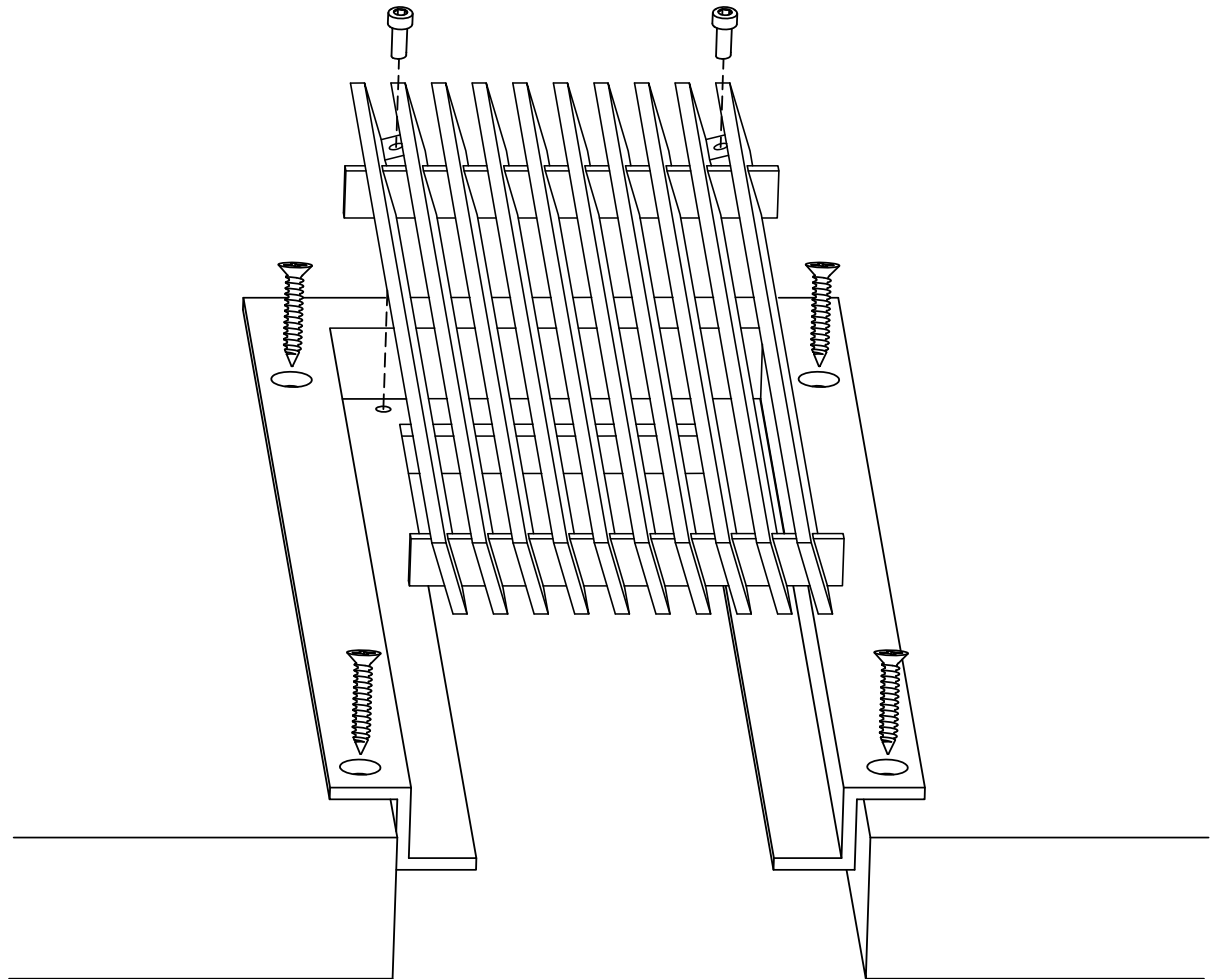

ADVANCED ARCHITECTURAL GRILLEWORKS

Creating Artistry in Architectural Grilles & Metal

Installation Detail # 16

WITH COUNTERSUNK
MOUNTING HOLES -
REMOVABLE CORE

AAG Tip: Excellent choice when
access is important.

Used for multiple applications:

- Ceiling
- Wall

AAG provides mounting fasteners with matching finish.

SECTION NAME: AAG400FP C Frame

TITLE: Installation Detail # 16

DRAWN BY: AAG

DRAWING #: 16-1

DATE: 06-04-20