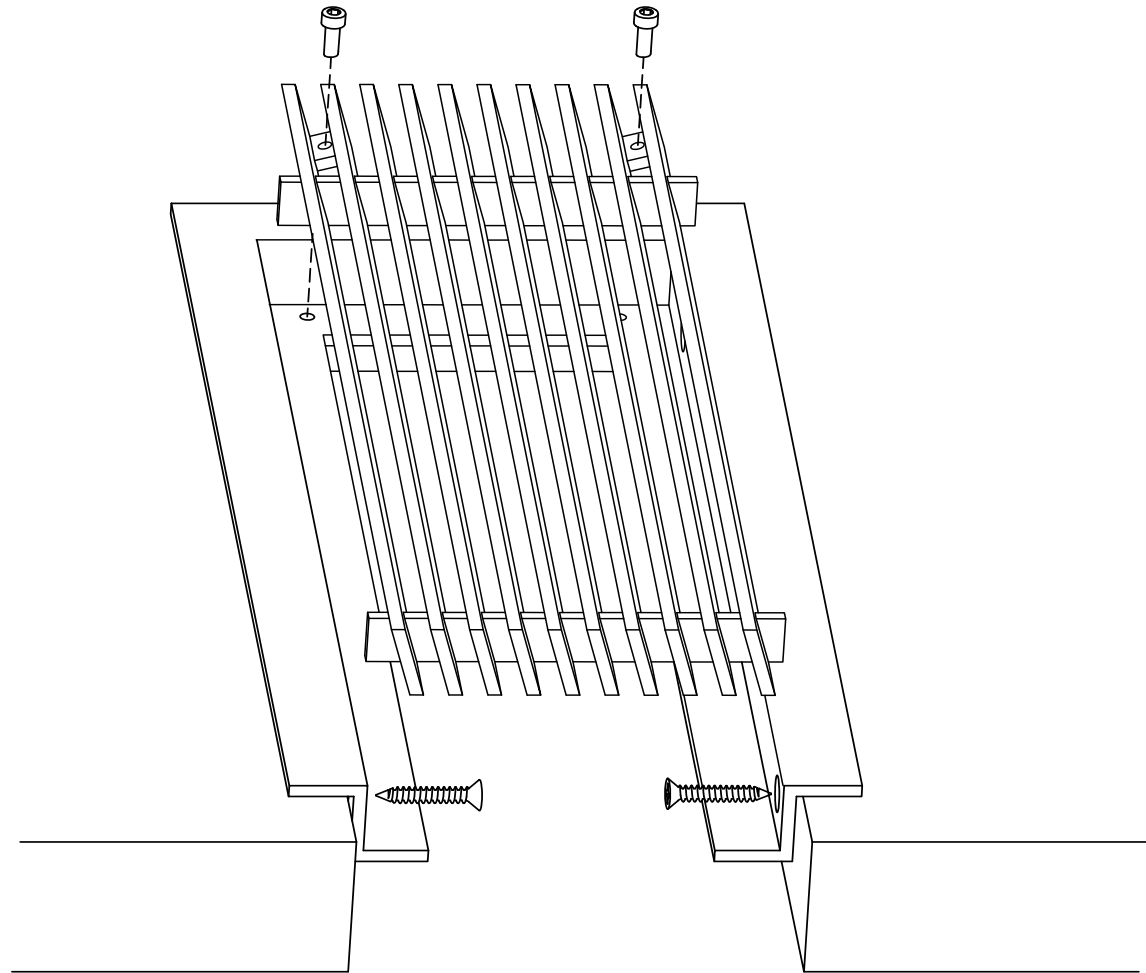

## Installation Detail # 17

WITH CONCEALED  
MOUNTING HOLES -  
REMOVABLE CORE

*AAG Tip: Excellent choice when  
access is important.*

*Always with removable core - C Frame with concealed,  
countersunk mounting holes on the inside of frame for  
fastening to the opening.  
Used for wall and ceiling applications.  
AAG provides mounting fasteners with a matching finish.*

SECTION NAME: AAG400FP C Frame

TITLE: Installation Detail # 17

DRAWN BY: AAG

DRAWING #: 17-1

DATE: 06-04-20

SCALE: Not To Scale

**Advanced Architectural Grilleworks**

149 Denton Avenue, New Hyde Park, NY 11040