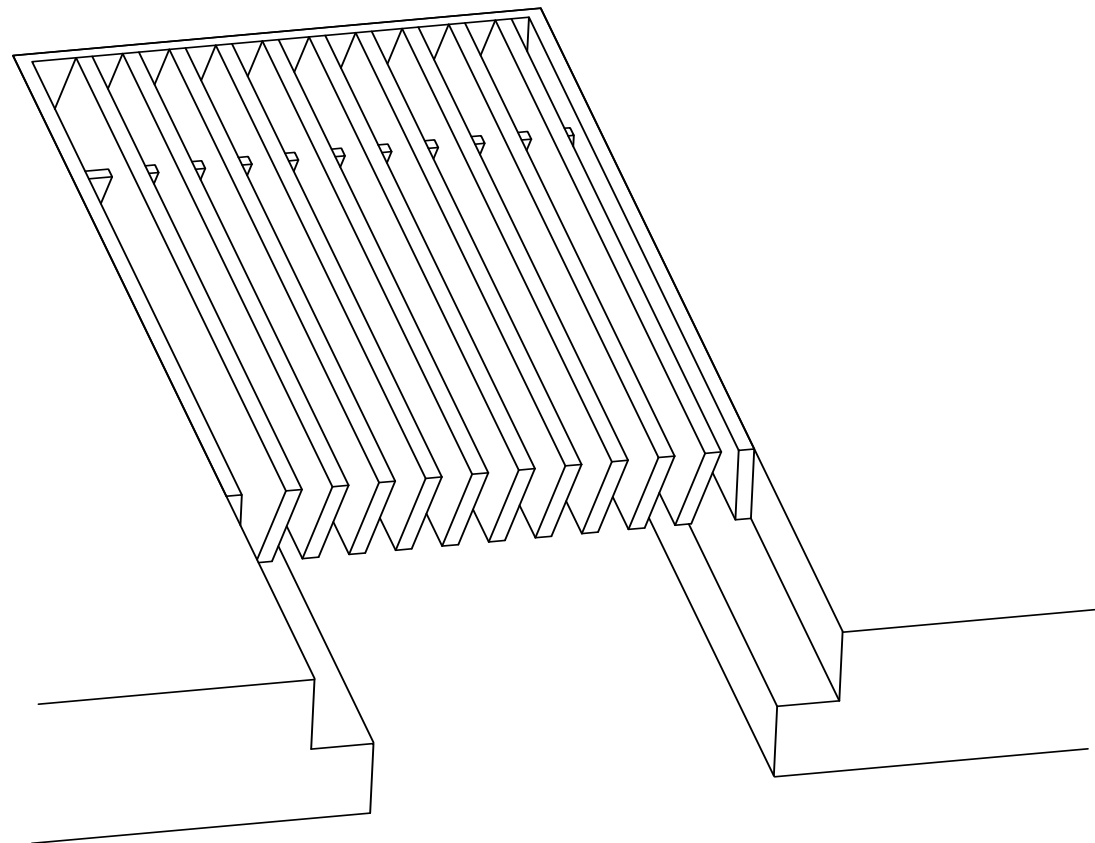

ADVANCED ARCHITECTURAL GRILLEWORKS

Creating Artistry in Architectural Grilles & Metal

Installation Detail # 18

BAND FRAME DROP IN

Used for multiple applications:

- Enclosures
- Millwork
- Fin tube openings

SECTION NAME: AAG400FP Band Frame

TITLE: Installation Detail # 18

DRAWN BY: AAG

DRAWING #: 18-1

DATE: 06-04-20

SCALE: Not To Scale

Advanced Architectural Grilleworks

149 Denton Avenue, New Hyde Park, NY 11040