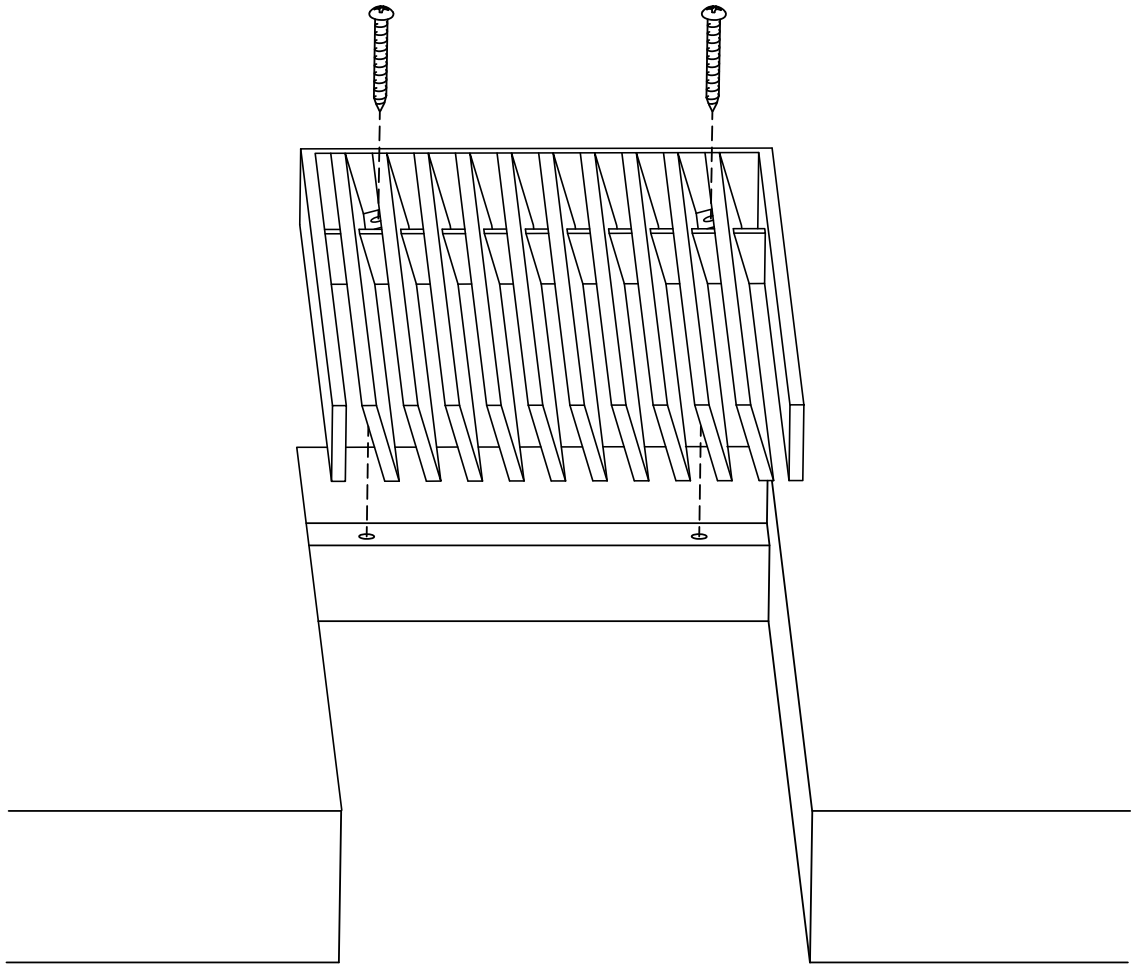

ADVANCED ARCHITECTURAL GRILLEWORKS

Creating Artistry in Architectural Grilles & Metal

Installation Detail # 19

WITH MOUNTING TABS

Used for multiple applications:

- Ceiling
- Wall

AAG provides mounting fasteners with matching finish.

SECTION NAME: AAG400FP Band Frame

TITLE: Installation Detail # 19

DRAWN BY: AAG

DRAWING #: 19-1

DATE: 06-04-20

SCALE: Not To Scale

Advanced Architectural Grilleworks

149 Denton Avenue, New Hyde Park, NY 11040