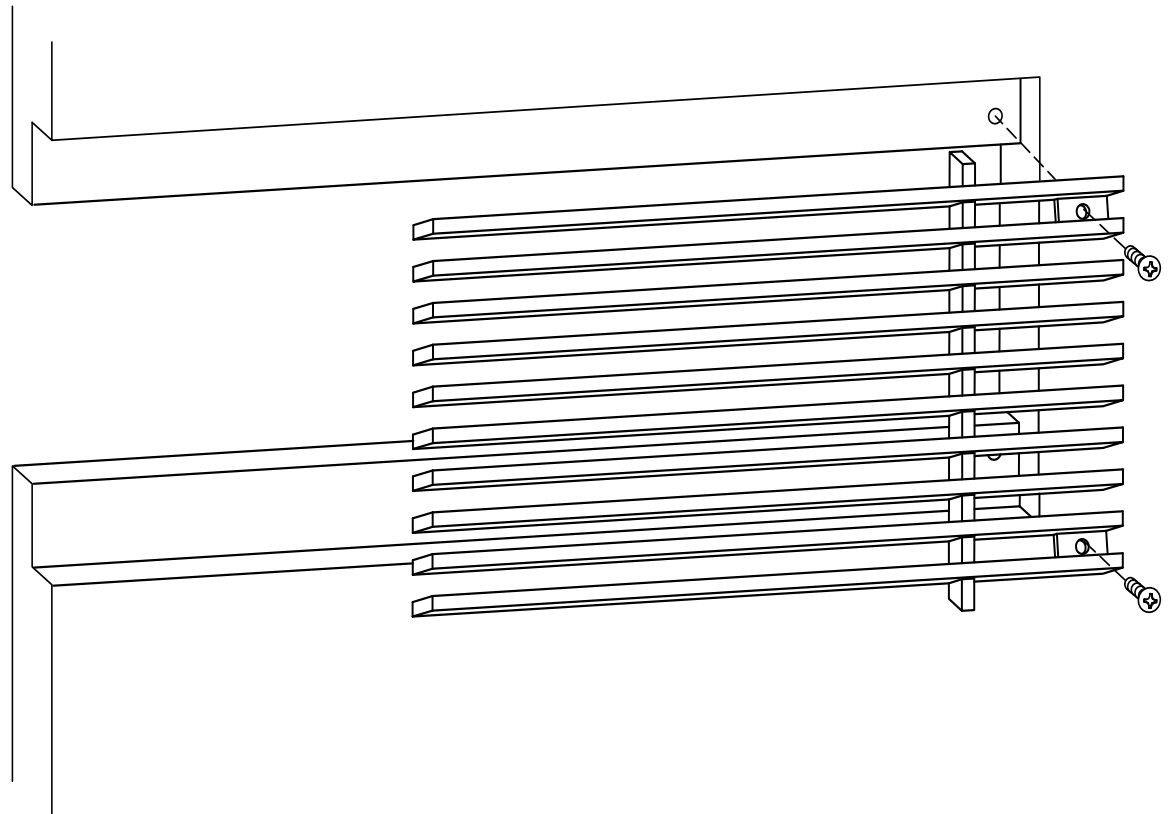

ADVANCED ARCHITECTURAL GRILLEWORKS

Creating Artistry in Architectural Grilles & Metal

Installation Detail # 2

WITH MOUNTING TABS

AAG Tip: Excellent choice for toe kicks

Used for multiple applications:

- *Fastening to blocking*
 - *Fastening to duct flanges*
 - *Fastening to wood work/angle support*
- AAG provides mounting fasteners with a matching finish.*

SECTION NAME: AAG400FP Core Only

TITLE: Installation Detail # 2

DRAWN BY: AAG

DRAWING #: 02-1

DATE: 06-02-20

SCALE: Not To Scale

Advanced Architectural Grilleworks

149 Denton Avenue, New Hyde Park, NY 11040