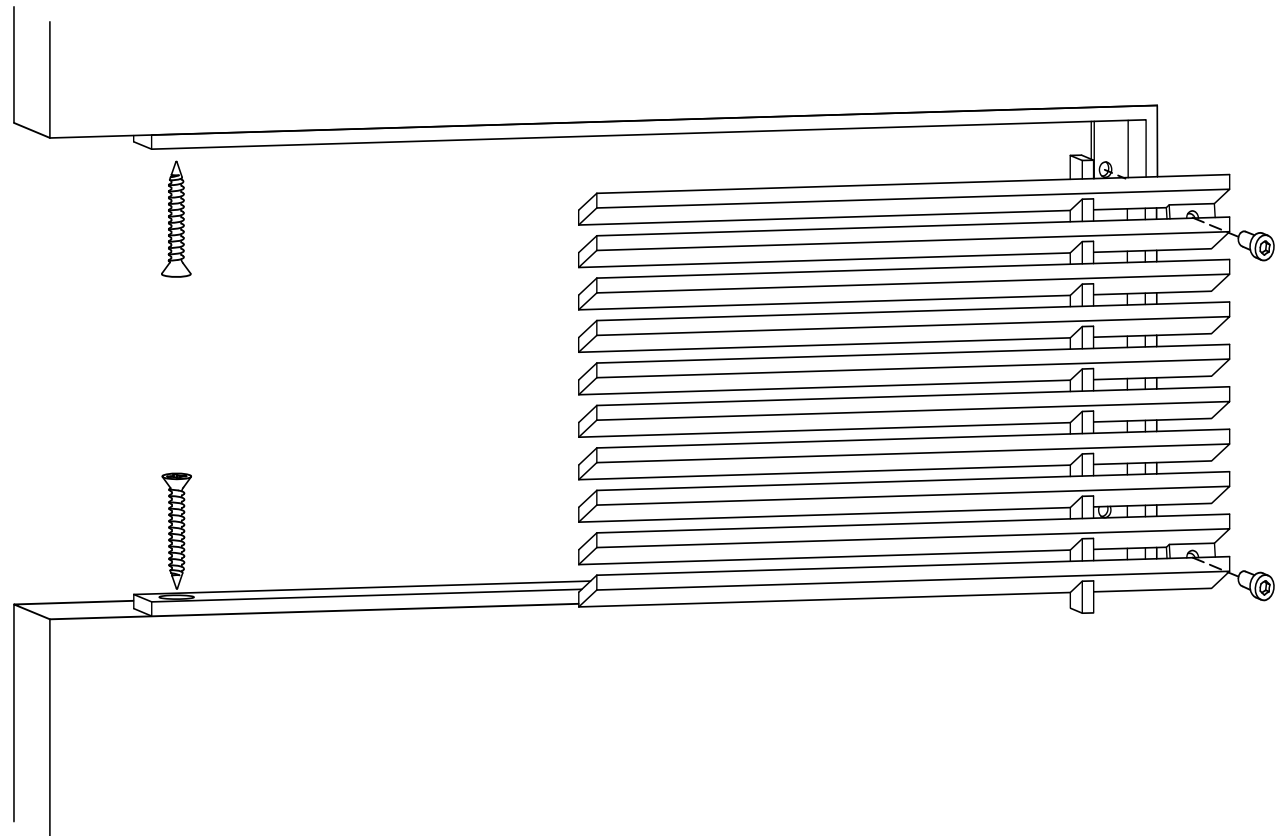

ADVANCED ARCHITECTURAL GRILLEWORKS

Creating Artistry in Architectural Grilles & Metal

Installation Detail # 20

WITH CONCEALED
MOUNTING HOLES -
REMOVABLE CORE

AAG Tip: Excellent choice when
access is important.

Always with removable core – Band Frame with concealed, countersunk mounting holes on the inside of frame for fastening to the opening. Used for wall and ceiling applications. AAG provides mounting fasteners with a matching finish.

SECTION NAME: AAG400FP Band Frame

TITLE: Installation Detail # 20

DRAWN BY: AAG

DRAWING #: 20-1

DATE: 06-04-20

SCALE: Not To Scale

Advanced Architectural Grilleworks

149 Denton Avenue, New Hyde Park, NY 11040