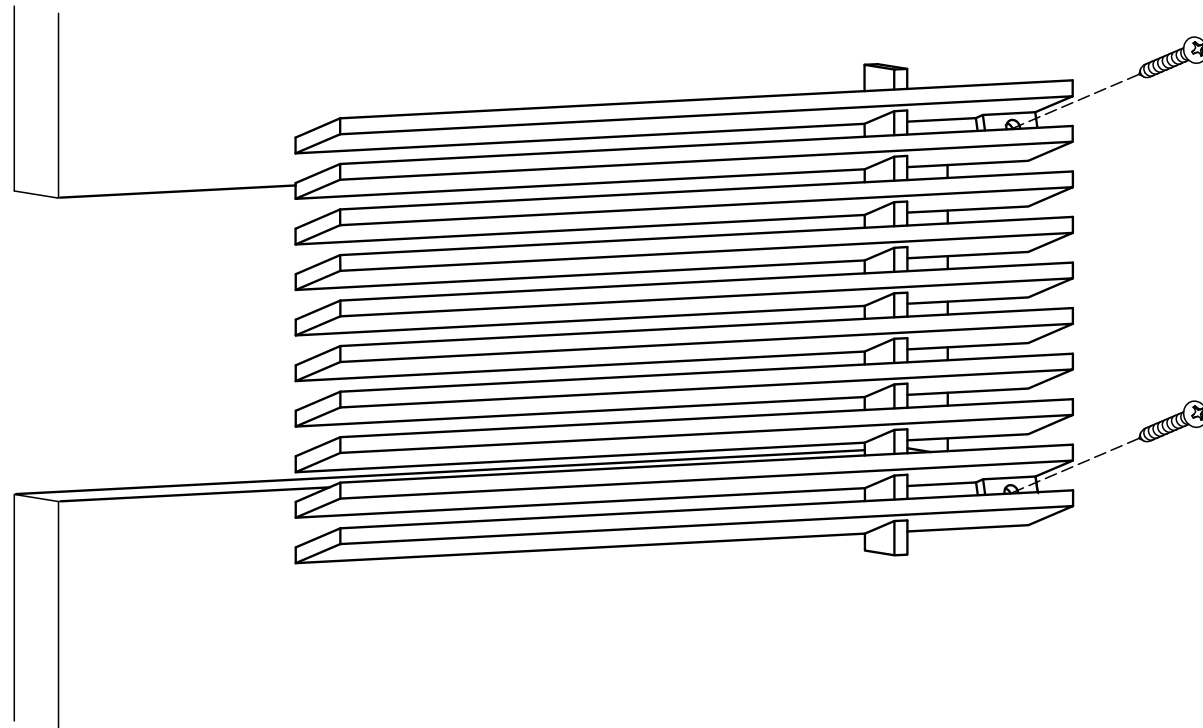

### WITH MOUNTING TABS - SURFACE MOUNT

*Used for multiple applications:*

- Toe kicks
- Wall cladding
- Doors
- Other decorative purposes

*AAG provides mounting fasteners with a matching finish.*

SECTION NAME: AAG400FP Core Only