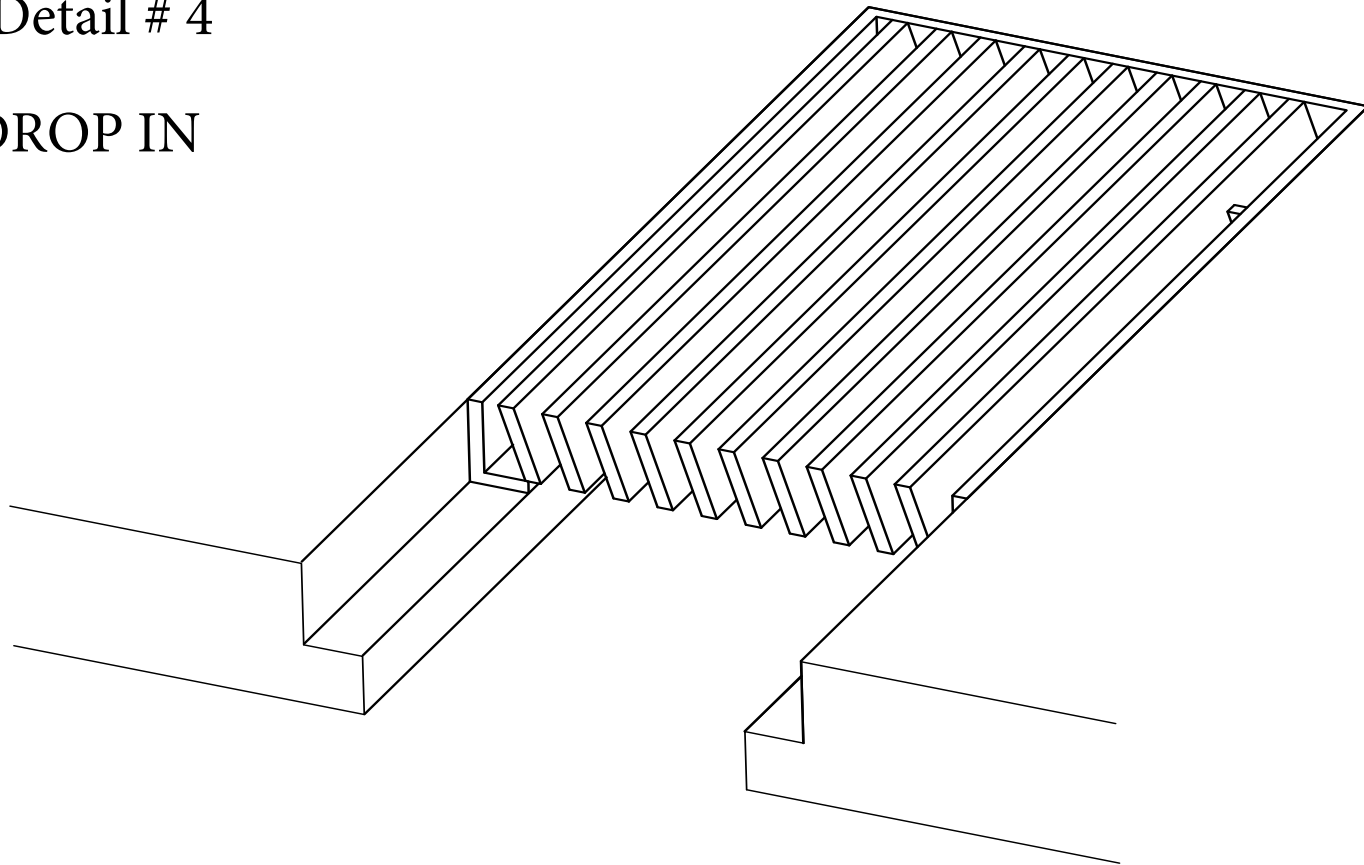

ADVANCED ARCHITECTURAL GRILLEWORKS

Creating Artistry in Architectural Grilles & Metal

Installation Detail # 4

A FRAME DROP IN

Used for multiple applications:

- Enclosures
- Floor vents
- Fin tube openings
- Millwork
- Counter-tops

SECTION NAME: AAG400FP A Frame

TITLE: Installation Detail # 4

DRAWN BY: AAG

DRAWING #: 04-1

DATE: 06-03-20

SCALE: Not To Scale

Advanced Architectural Grilleworks

149 Denton Avenue, New Hyde Park, NY 11040