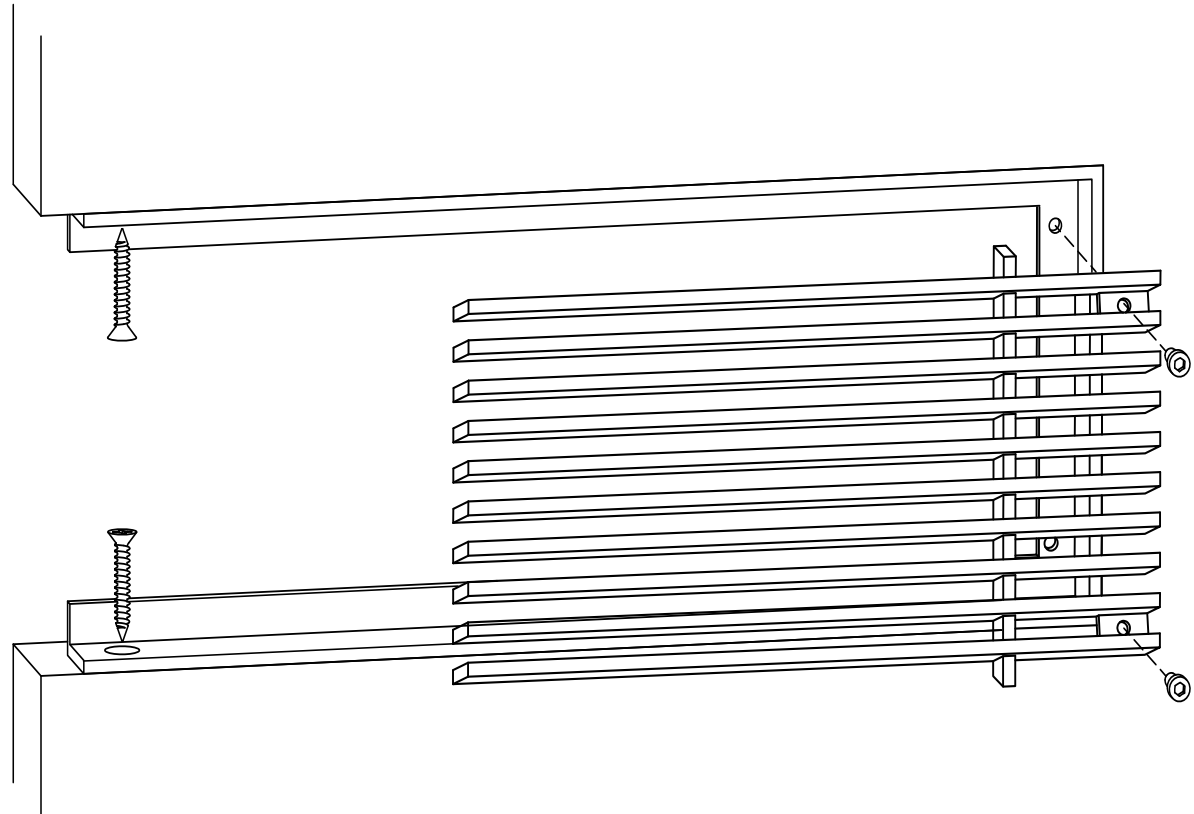

ADVANCED ARCHITECTURAL GRILLEWORKS

Creating Artistry in Architectural Grilles & Metal

Installation Detail # 6

WITH CONCEALED
MOUNTING HOLES -
REMOVABLE CORE

AAG Tip: Excellent choice when access is important.

Always with removable core - A style frame with concealed, countersunk mounting holes on the inside of frame edge for fastening to the opening. Used for wall and ceiling applications. AAG provides mounting fasteners with a matching finish.

SECTION NAME: AAG400FP A Frame

TITLE: Installation Detail # 6

DRAWN BY: AAG

DRAWING #: 06-1

DATE: 06-03-20

SCALE: Not To Scale

Advanced Architectural Grilleworks

149 Denton Avenue, New Hyde Park, NY 11040